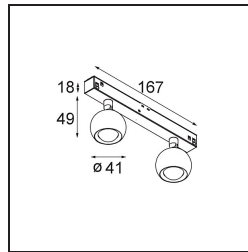

Date
Customer
Project
Type

*Marbulito Track 48V Adjustable 41 2x LED 2700K Medium 1-10V White Structure*

As a luminaire component for our redesigned Modupoint LED, Marbulito makes a big entrance. Suspended on a long cable, or plugged into Modupoint LED's ceiling base with a short or longer extender stick. In black or in white structure. You'll be seeing pearls of Marbulitos in all kinds of spaces.

**Specifications**

Material	13421009
Light Source Type	LED
LED Type	CREE 1304
LED technology	LED COB
CRI	Min. 90
Colour Temperature	2700K
Lifetime	L90B10 @50,000 Hours
Lamp Included	Yes
Number of Light Sources	2
CIE flux code	99 100 100 100 72
Binning (SDCM)	2
Light Direction	Down
Optic	Lens
Measured beam angle (°)	26.0
Input Voltage	48Vdc
Luminaire power (W)	10.5
Electrical Class	III
IP Rating	20
Glow wire rating (°C)	960
Dimming Protocol	1-10V
Indoor/Outdoor	Indoor
Application	Ceiling, Wall
Adjustability	H 360° V 50°
Distance to Lighted Object (m)	0,1
Primary Colour & Primary Finish	White, Structure
Gross weight (g)	275.0
Luminous flux per lamp (lm)	332
Efficacy (lm/W)	63
Glare rating	17