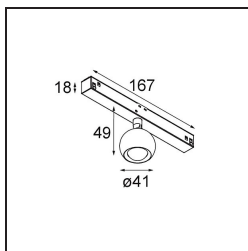

Date
Customer
Project
Type

Marbulito Track 48V Adjustable 41 1x LED 3000K Medium DALI White Structure

As a luminaire component for our redesigned Modupoint LED, Marbulito makes a big entrance. Suspended on a long cable, or plugged into Modupoint LED's ceiling base with a short or longer extender stick. In black or in white structure. You'll be seeing pearls of Marbulitos in all kinds of spaces.

Specifications

Material	13420509
Light Source Type	LED
LED Type	CREE 1304
LED technology	LED COB
CRI	Min. 90
Colour Temperature	3000K
Lifetime	L90B10 @50,000 Hours
Lamp Included	Yes
Number of Light Sources	1
CIE flux code	99 100 100 100 72
Binning (SDCM)	2
Light Direction	Down
Optic	Lens
Measured beam angle (°)	26.0
Input Voltage	48Vdc
Luminaire power (W)	6.5
Electrical Class	III
IP Rating	20
Glow wire rating (°C)	960
Dimming Protocol	DALI
DALI Standard	DALI version-1
Indoor/Outdoor	Indoor
Application	Ceiling, Wall
Adjustability	H 360° V 50°
Distance to Lighted Object (m)	0,1
Primary Colour & Primary Finish	White, Structure
Gross weight (g)	202.0
Delivered lumens (lm)	332
Efficacy (lm/W)	51
Glare rating	17
Remark	<ul style="list-style-type: none"> • 4000K on request • White Pista 48V luminaires have a white track adapter. All other Pista 48V luminaires have a black track adapter. Deviation from this is only possible on request. • This Track 48V luminaire can not be used in the upper part of a Pista Track 48V Profile