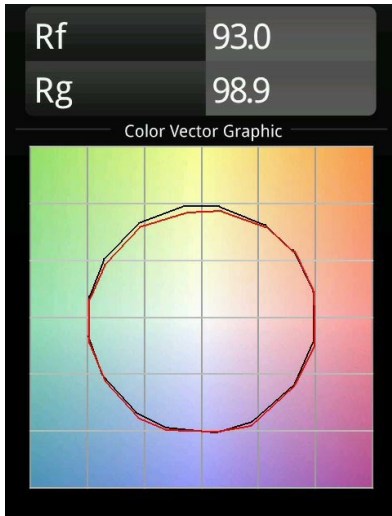

TM30 & CRI diagram