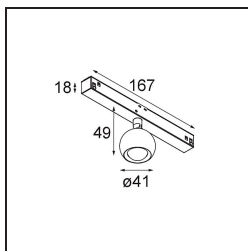

Date
Customer
Project
Type

Marbulito Track 48V Adjustable 41 1x LED 3000K Medium DALI White Structure

As a luminaire component for our redesigned Modupoint LED, Marbulito makes a big entrance. Suspended on a long cable, or plugged into Modupoint LED's ceiling base with a short or longer extender stick. In black or in white structure. You'll be seeing pearls of Marbulitos in all kinds of spaces.

Specifications

Material	13420509
Light Source Type	LED
LED Type	CREE 1304
LED technology	LED COB
CRI	Min. 90
Colour Temperature	3000K
Lifetime	L90B10 @50,000 Hours
Lamp Included	Yes
Number of Light Sources	1
CIE flux code	99 100 100 100 72
Binning (SDCM)	2
Light Direction	Down
Optic	Lens
Measured beam angle (°)	26.0
Input Voltage	48Vdc
Luminaire power (W)	6.5
Electrical Class	III
IP Rating	20
Glow wire rating (°C)	960
Dimming Protocol	DALI
DALI Standard	DALI-2
Indoor/Outdoor	Indoor
Application	Ceiling, Wall
Adjustability	H 360° V 50°
Distance to Lighted Object (m)	0,1
Primary Colour & Primary Finish	White, Structure
Gross weight (g)	202.0
Luminous flux per lamp (lm)	332
Efficacy (lm/W)	51
Glare rating	17