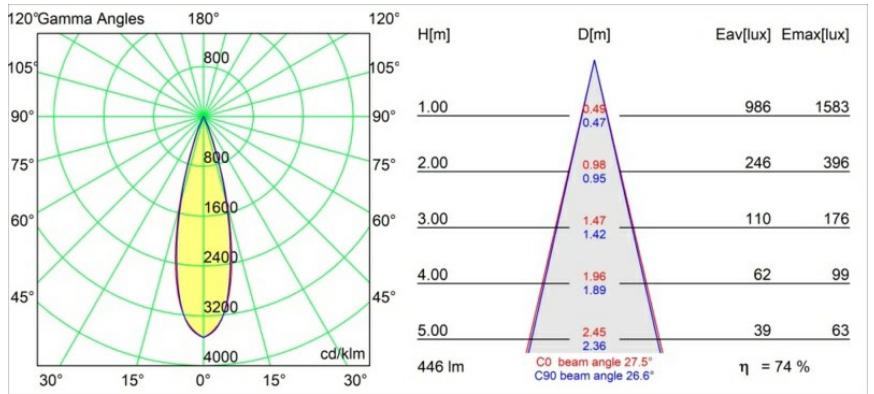

Light distribution & beam diagram