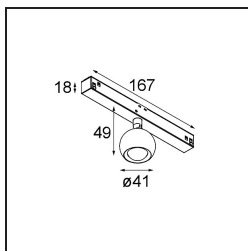

Date
Customer
Project
Type

Marbulito Track 48V Adjustable 41 1x LED 3000K Medium DALI White Structure

As a luminaire component for our redesigned Modupoint LED, Marbulito makes a big entrance. Suspended on a long cable, or plugged into Modupoint LED's ceiling base with a short or longer extender stick. In black or in white structure. You'll be seeing pearls of Marbulitos in all kinds of spaces.

Specifications

Material	13420509
Light Source Type	LED
LED Type	CREE 1304
LED technology	LED COB
CRI	Min. 90
Colour Temperature	3000K
Lifetime	L90B10 @50,000 Hours
Lamp Included	Yes
Number of Light Sources	1
CIE flux code	99 100 100 100 72
Binning (SDCM)	2
Light Direction	Down
Optic	Lens
Measured beam angle (°)	26.0
Input Voltage	48Vdc
Luminaire power (W)	6.5
Electrical Class	III
IP Rating	20
Glow wire rating (°C)	960
Dimming Protocol	DALI
DALI Standard	DALI-2
Indoor/Outdoor	Indoor
Application	Ceiling, Wall
Adjustability	H 360° V 50°
Distance to Lighted Object (m)	0,1
Primary Colour & Primary Finish	White, Structure
Gross weight (g)	202.0
Luminous flux per lamp (lm)	332
Efficacy (lm/W)	51
Glare rating	17