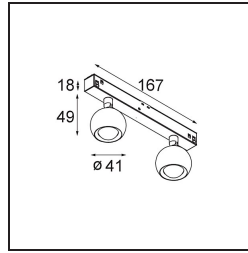

Date
Customer
Project
Type

Marbulito Track 48V Adjustable 41 2x LED 2700K Medium 1-10V Black Structure

Specifications

Material	13421032
Light Source Type	LED
LED Type	CREE 1304
LED technology	LED COB
CRI	Min. 90
Colour Temperature	2700K
Lifetime	L90B10 @50,000 Hours
Lamp Included	Yes
Number of Light Sources	2
CIE flux code	99 100 100 100 72
Binning (SDCM)	2
Light Direction	Down
Optic	Lens
Measured beam angle (°)	26.0
Input Voltage	48Vdc
Luminaire power (W)	10.5
Electrical Class	III
IP Rating	20
Glow wire rating (°C)	960
Dimming Protocol	1-10V
Indoor/Outdoor	Indoor
Application	Ceiling, Wall
Adjustability	H 360° V 50°
Distance to Lighted Object (m)	0,1
Primary Colour & Primary Finish	Black, Structure
Gross weight (g)	275.0
Luminous flux per lamp (lm)	332
Efficacy (lm/W)	63
Glare rating	17