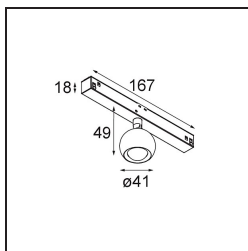

Date
Customer
Project
Type

Marbulito Track 48V Adjustable 41 1x LED 3000K Medium DALI Black Structure

As a luminaire component for our redesigned Modupoint LED, Marbulito makes a big entrance. Suspended on a long cable, or plugged into Modupoint LED's ceiling base with a short or longer extender stick. In black or in white structure. You'll be seeing pearls of Marbulitos in all kinds of spaces.

Specifications

Material	13420532
Light Source Type	LED
LED Type	CREE 1304
LED technology	LED COB
CRI	Min. 90
Colour Temperature	3000K
Lifetime	L90B10 @50,000 Hours
Lamp Included	Yes
Number of Light Sources	1
CIE flux code	99 100 100 100 72
Binning (SDCM)	2
Light Direction	Down
Optic	Lens
Measured beam angle (°)	26.0
Input Voltage	48Vdc
Luminaire power (W)	6.5
Electrical Class	III
IP Rating	20
Glow wire rating (°C)	960
Dimming Protocol	DALI
DALI Standard	DALI-2
Indoor/Outdoor	Indoor
Application	Ceiling, Wall
Adjustability	H 360° V 50°
Distance to Lighted Object (m)	0,1
Primary Colour & Primary Finish	Black, Structure
Gross weight (g)	202.0
Luminous flux per lamp (lm)	332
Efficacy (lm/W)	51
Glare rating	17