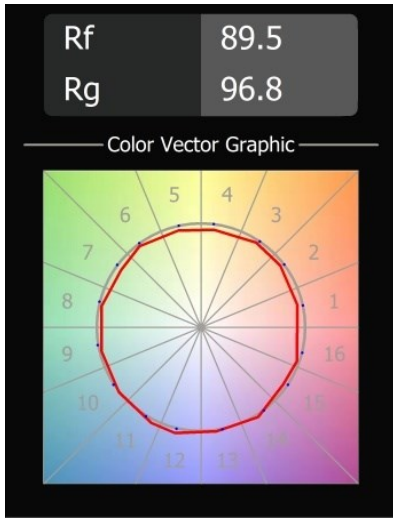

TM30 & CRI diagram