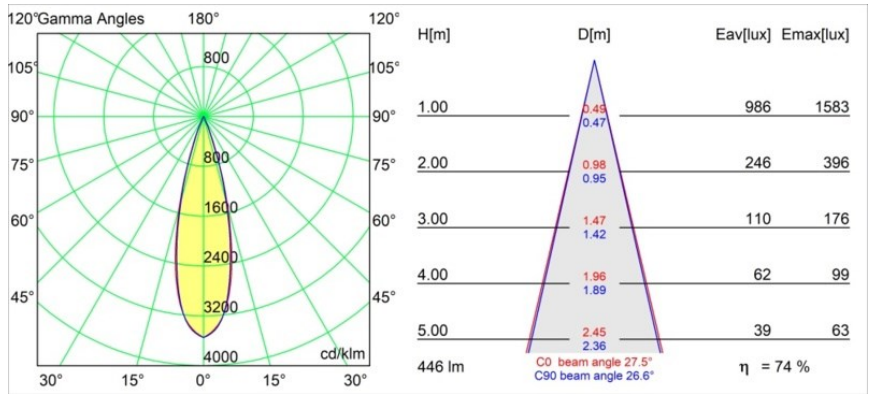

**Specifications**

Material	13420109
Light Source Type	LED
LED Type	CREE 1304
LED technology	LED COB
CRI	Min. 90
Colour Temperature	2700K
Lifetime	L90B10 @50,000 Hours
Lamp Included	Yes
Number of Light Sources	1
CIE flux code	99 100 100 100 72
Binning (SDCM)	2
Light Direction	Down
Optic	Lens
Measured beam angle (°)	26.0
Input Voltage	48Vdc
Luminaire power (W)	6.5
Electrical Class	III
IP Rating	20
Glow wire rating (°C)	960
Dimming Protocol	DALI
DALI Standard	DALI-2
Indoor/Outdoor	Indoor
Application	Ceiling, Wall
Adjustability	H 360° V 50°
Distance to Lighted Object (m)	0,1
Primary Colour & Primary Finish	White, Structure
Gross weight (g)	202.0
Luminous flux per lamp (lm)	332
Efficacy (lm/W)	51
Glare rating	17

**TM30 & CRI diagram**

**Light distribution & beam diagram**

Diagrams