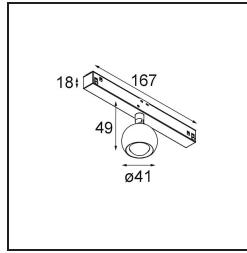

Date
Customer
Project
Type

*Marbulito Track 48V Adjustable 41 1x LED 2700K Medium DALI White Structure*

As a luminaire component for our redesigned Modupoint LED, Marbulito makes a big entrance. Suspended on a long cable, or plugged into Modupoint LED's ceiling base with a short or longer extender stick. In black or in white structure. You'll be seeing pearls of Marbulitos in all kinds of spaces.

**Specifications**

Material	13420109
Light Source Type	LED
LED Type	CREE 1304
LED technology	LED COB
CRI	Min. 90
Colour Temperature	2700K
Lifetime	L90B10 @50,000 Hours
Lamp Included	Yes
Number of Light Sources	1
CIE flux code	99 100 100 100 72
Binning (SDCM)	2
Light Direction	Down
Optic	Lens
Measured beam angle (°)	26.0
Input Voltage	48Vdc
Luminaire power (W)	6.5
Electrical Class	III
IP Rating	20
Glow wire rating (°C)	960
Dimming Protocol	DALI
DALI Standard	DALI-2
Indoor/Outdoor	Indoor
Application	Ceiling, Wall
Adjustability	H 360° V 50°
Distance to Lighted Object (m)	0,1
Primary Colour & Primary Finish	White, Structure
Gross weight (g)	202.0
Luminous flux per lamp (lm)	332
Efficacy (lm/W)	51
Glare rating	17