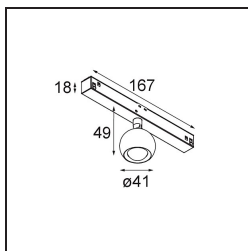

Date
Customer
Project
Type

Marbulito Track 48V Adjustable 41 1x LED 3000K Medium 1-10V Black Structure

Specifications

Material	13420432
Light Source Type	LED
LED Type	CREE 1304
LED technology	LED COB
CRI	Min. 90
Colour Temperature	3000K
Lifetime	L90B10 @50,000 Hours
Lamp Included	Yes
Number of Light Sources	1
CIE flux code	99 100 100 100 72
Binning (SDCM)	2
Light Direction	Down
Optic	Lens
Measured beam angle (°)	26.0
Input Voltage	48Vdc
Luminaire power (W)	6.5
Electrical Class	III
IP Rating	20
Glow wire rating (°C)	960
Dimming Protocol	1-10V
Indoor/Outdoor	Indoor
Application	Ceiling, Wall
Adjustability	H 360° V 50°
Distance to Lighted Object (m)	0,1
Primary Colour & Primary Finish	Black, Structure
Gross weight (g)	202.0
Luminous flux per lamp (lm)	332
Efficacy (lm/W)	51
Glare rating	17