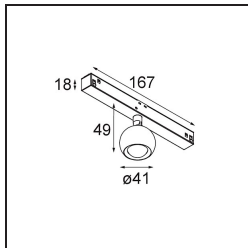

Date
Customer
Project
Type

*Marbulito Track 48V Adjustable 41 1x LED 2700K Medium 1-10V White Structure*

As a luminaire component for our redesigned Modupoint LED, Marbulito makes a big entrance. Suspended on a long cable, or plugged into Modupoint LED's ceiling base with a short or longer extender stick. In black or in white structure. You'll be seeing pearls of Marbulitos in all kinds of spaces.

**Specifications**

Material	13420009
Light Source Type	LED
LED Type	CREE 1304
LED technology	LED COB
CRI	Min. 90
Colour Temperature	2700K
Lifetime	L90B10 @50,000 Hours
Lamp Included	Yes
Number of Light Sources	1
CIE flux code	99 100 100 100 72
Binning (SDCM)	2
Light Direction	Down
Optic	Lens
Measured beam angle (°)	26.0
Input Voltage	48Vdc
Luminaire power (W)	6.5
Electrical Class	III
IP Rating	20
Glow wire rating (°C)	960
Dimming Protocol	1-10V
Indoor/Outdoor	Indoor
Application	Ceiling, Wall
Adjustability	H 360° V 50°
Distance to Lighted Object (m)	0,1
Primary Colour & Primary Finish	White, Structure
Gross weight (g)	202.0
Luminous flux per lamp (lm)	332
Efficacy (lm/W)	51
Glare rating	17