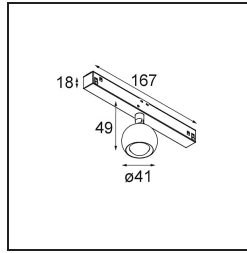

Date
Customer
Project
Type

Marbulito Track 48V Adjustable 41 1x LED 2700K Medium 1-10V White Structure

As a luminaire component for our redesigned Modupoint LED, Marbulito makes a big entrance. Suspended on a long cable, or plugged into Modupoint LED's ceiling base with a short or longer extender stick. In black or in white structure. You'll be seeing pearls of Marbulitos in all kinds of spaces.

Specifications

Material	13420009
Light Source Type	LED
LED Type	CREE 1304
LED technology	LED COB
CRI	Min. 90
Colour Temperature	2700K
Lifetime	L90B10 @50,000 Hours
Lamp Included	Yes
Number of Light Sources	1
CIE flux code	99 100 100 100 72
Binning (SDCM)	2
Light Direction	Down
Optic	Lens
Measured beam angle (°)	26.0
Input Voltage	48Vdc
Luminaire power (W)	6.5
Electrical Class	III
IP Rating	20
Glow wire rating (°C)	960
Dimming Protocol	1-10V
Indoor/Outdoor	Indoor
Application	Ceiling, Wall
Adjustability	H 360° V 50°
Distance to Lighted Object (m)	0,1
Primary Colour & Primary Finish	White, Structure
Gross weight (g)	202.0
Luminous flux per lamp (lm)	332
Efficacy (lm/W)	51
Glare rating	17