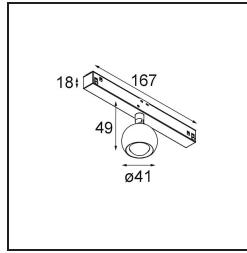

Date
Customer
Project
Type

*Marbulito Track 48V Adjustable 41 1x LED 2700K Medium 1-10V White Structure*

As a luminaire component for our redesigned Modupoint LED, Marbulito makes a big entrance. Suspended on a long cable, or plugged into Modupoint LED's ceiling base with a short or longer extender stick. In black or in white structure. You'll be seeing pearls of Marbulitos in all kinds of spaces.

**Specifications**

Material	13420009
Light Source Type	LED
LED Type	CREE 1304
LED technology	LED COB
CRI	Min. 90
Colour Temperature	2700K
Lifetime	L90B10 @50,000 Hours
Lamp Included	Yes
Number of Light Sources	1
CIE flux code	99 100 100 100 72
Binning (SDCM)	2
Light Direction	Down
Optic	Lens
Measured beam angle (°)	26.0
Input Voltage	48Vdc
Luminaire power (W)	6.5
Electrical Class	III
IP Rating	20
Glow wire rating (°C)	960
Dimming Protocol	1-10V
Indoor/Outdoor	Indoor
Application	Ceiling, Wall
Adjustability	H 360° V 50°
Distance to Lighted Object (m)	0,1
Primary Colour & Primary Finish	White, Structure
Gross weight (g)	202.0
Luminous flux per lamp (lm)	332
Efficacy (lm/W)	51
Glare rating	17