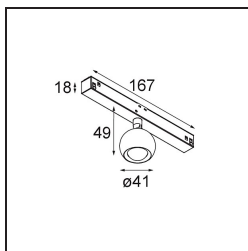

Date
Customer
Project
Type

Marbulito Track 48V Adjustable 41 1x LED 2700K Medium 1-10V White Structure

As a luminaire component for our redesigned Modupoint LED, Marbulito makes a big entrance. Suspended on a long cable, or plugged into Modupoint LED's ceiling base with a short or longer extender stick. In black or in white structure. You'll be seeing pearls of Marbulitos in all kinds of spaces.

Specifications

Material	13420009
Light Source Type	LED
LED Type	CREE 1304
LED technology	LED COB
CRI	Min. 90
Colour Temperature	2700K
Lifetime	L90B10 @50,000 Hours
Lamp Included	Yes
Number of Light Sources	1
CIE flux code	99 100 100 100 72
Binning (SDCM)	2
Light Direction	Down
Optic	Lens
Measured beam angle (°)	26.0
Input Voltage	48Vdc
Luminaire power (W)	6.5
Electrical Class	III
IP Rating	20
Glow wire rating (°C)	960
Dimming Protocol	1-10V
Indoor/Outdoor	Indoor
Application	Ceiling, Wall
Adjustability	H 360° V 50°
Distance to Lighted Object (m)	0,1
Primary Colour & Primary Finish	White, Structure
Gross weight (g)	202.0
Luminous flux per lamp (lm)	332
Efficacy (lm/W)	51
Glare rating	17