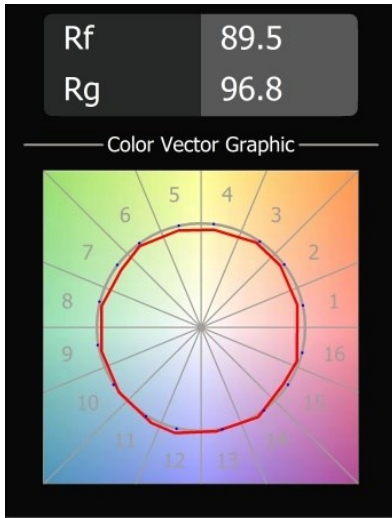

**Specifications**

Material	13420009
Light Source Type	LED
LED Type	CREE 1304
LED technology	LED COB
CRI	Min. 90
Colour Temperature	2700K
Lifetime	L90B10 @50,000 Hours
Lamp Included	Yes
Number of Light Sources	1
CIE flux code	99 100 100 100 72
Binning (SDCM)	2
Light Direction	Down
Optic	Lens
Measured beam angle (°)	26.0
Input Voltage	48Vdc
Luminaire power (W)	6.5
Electrical Class	III
IP Rating	20
Glow wire rating (°C)	960
Dimming Protocol	1-10V
Indoor/Outdoor	Indoor
Application	Ceiling, Wall
Adjustability	H 360° V 50°
Distance to Lighted Object (m)	0,1
Primary Colour & Primary Finish	White, Structure
Gross weight (g)	202.0
Luminous flux per lamp (lm)	332
Efficacy (lm/W)	51
Glare rating	17

**TM30 & CRI diagram**

**Light distribution & beam diagram**