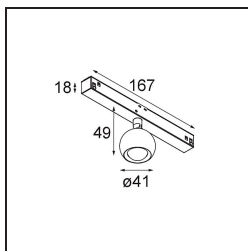

**Specifications**

Material	13420132
Light Source Type	LED
LED Type	CREE 1304
LED technology	LED COB
CRI	Min. 90
Colour Temperature	2700K
Lifetime	L90B10 @50,000 Hours
Lamp Included	Yes
Number of Light Sources	1
CIE flux code	99 100 100 100 72
Binning (SDCM)	2
Light Direction	Down
Optic	Lens
Measured beam angle (°)	26.0
Input Voltage	48Vdc
Luminaire power (W)	6.5
Electrical Class	III
IP Rating	20
Glow wire rating (°C)	960
Dimming Protocol	DALI
DALI Standard	DALI-2
Indoor/Outdoor	Indoor
Application	Ceiling, Wall
Adjustability	H 360° V 50°
Distance to Lighted Object (m)	0,1
Primary Colour & Primary Finish	Black, Structure
Gross weight (g)	202.0
Luminous flux per lamp (lm)	332
Efficacy (lm/W)	51
Glare rating	17