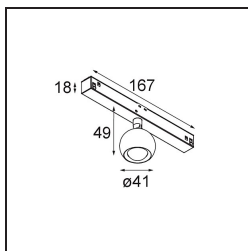

Date
Customer
Project
Type

*Marbulito Track 48V Adjustable 41 1x LED 2700K Medium DALI Black Structure*

**Specifications**

Material	13420132
Light Source Type	LED
LED Type	CREE 1304
LED technology	LED COB
CRI	Min. 90
Colour Temperature	2700K
Lifetime	L90B10 @50,000 Hours
Lamp Included	Yes
Number of Light Sources	1
CIE flux code	99 100 100 100 72
Binning (SDCM)	2
Light Direction	Down
Optic	Lens
Measured beam angle (°)	26.0
Input Voltage	48Vdc
Luminaire power (W)	6.5
Electrical Class	III
IP Rating	20
Glow wire rating (°C)	960
Dimming Protocol	DALI
DALI Standard	DALI-2
Indoor/Outdoor	Indoor
Application	Ceiling, Wall
Adjustability	H 360° V 50°
Distance to Lighted Object (m)	0,1
Primary Colour & Primary Finish	Black, Structure
Gross weight (g)	202.0
Luminous flux per lamp (lm)	332
Efficacy (lm/W)	51
Glare rating	17