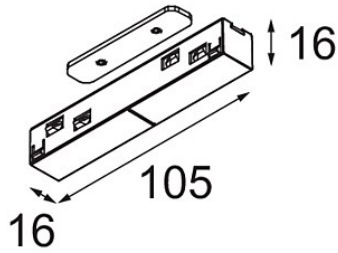

Date
Customer
Project
Type

*Track 48V Connection 180° Electrical/Mechanical (For Surface High, Recessed and Recessed Trimless Mounting)*  
*White Structure*

### Specifications

Material	13419709
Lamp Included	No
Number of Light Sources	0
Input Voltage	48Vdc
Electrical Class	III
IP Rating	20
Glow wire rating (°C)	960
Indoor/Outdoor	Indoor
Adjustability	Not Applicable
Primary Colour & Primary Finish	White, Structure
Gross weight (g)	56.0