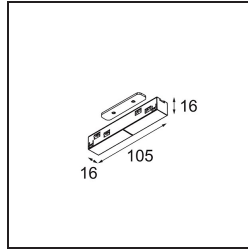

Date
Customer
Project
Type

*Track 48V Connection 180° Electrical/Mechanical (For Surface High, Recessed and Recessed Trimless Mounting)*  
*White Structure*

### Specifications

Material	13419709
Lamp Included	No
Number of Light Sources	0
Input Voltage	48Vdc
Electrical Class	III
IP Rating	20
Glow wire rating (°C)	960
Indoor/Outdoor	Indoor
Adjustability	Not Applicable
Primary Colour & Primary Finish	White, Structure
Gross weight (g)	56.0