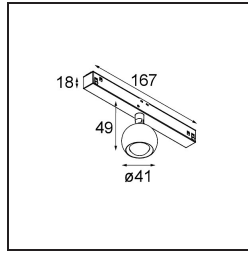

Marbulito Track 48V Adjustable 41 1x LED 2700K Medium 1-10V Black Structure

Specifications

Material	13420032
Light Source Type	LED
LED Type	CREE 1304
LED technology	LED COB
CRI	Min. 90
Colour Temperature	2700K
Lifetime	L90B10 @50,000 Hours
Lamp Included	Yes
Number of Light Sources	1
CIE flux code	99 100 100 100 72
Binning (SDCM)	2
Light Direction	Down
Optic	Lens
Measured beam angle (°)	26.0
Input Voltage	48Vdc
Luminaire power (W)	6.5
Electrical Class	III
IP Rating	20
Glow wire rating (°C)	960
Dimming Protocol	1-10V
Indoor/Outdoor	Indoor
Application	Ceiling, Wall
Adjustability	H 360° V 50°
Distance to Lighted Object (m)	0,1
Primary Colour & Primary Finish	Black, Structure
Gross weight (g)	202.0
Luminous flux per lamp (lm)	332
Efficacy (lm/W)	51
Glare rating	17