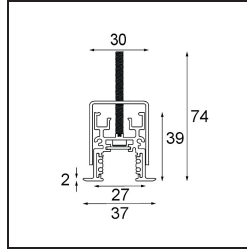

Date _____
Customer _____
Project _____
Type _____

Track 48V Profile Recessed 3000 Black Structure

Specifications

Material	13419332
Lamp Included	No
Number of Light Sources	0
Input Voltage	48Vdc
Electrical Class	III
IP Rating	20
Glow wire rating (°C)	960
Indoor/Outdoor	Indoor
Application	Ceiling, Wall
Mounting	Recessed
Adjustability	Not Applicable
Primary Colour & Primary Finish	Black, Structure
Gross weight (g)	4451.0