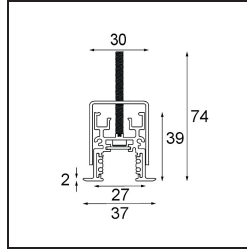

Date _____
Customer _____
Project _____
Type _____

Track 48V Profile Recessed 3000 White Structure

Specifications

Material	13419309
Lamp Included	No
Number of Light Sources	0
Input Voltage	48Vdc
Electrical Class	III
IP Rating	20
Glow wire rating (°C)	960
Indoor/Outdoor	Indoor
Application	Ceiling, Wall
Mounting	Recessed
Adjustability	Not Applicable
Primary Colour & Primary Finish	White, Structure
Gross weight (g)	4451.0