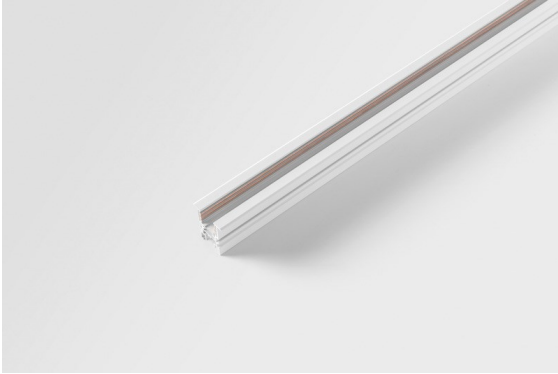

Date _____
Customer _____
Project _____
Type _____

Track 48V Profile Recessed 3000 White Structure

Specifications

Material	13419309
Lamp Included	No
Number of Light Sources	0
Input Voltage	48Vdc
Electrical Class	III
IP Rating	20
Glow wire rating (°C)	960
Indoor/Outdoor	Indoor
Application	Ceiling, Wall
Mounting	Recessed
Adjustability	Not Applicable
Primary Colour & Primary Finish	White, Structure
Gross weight (g)	4451.0