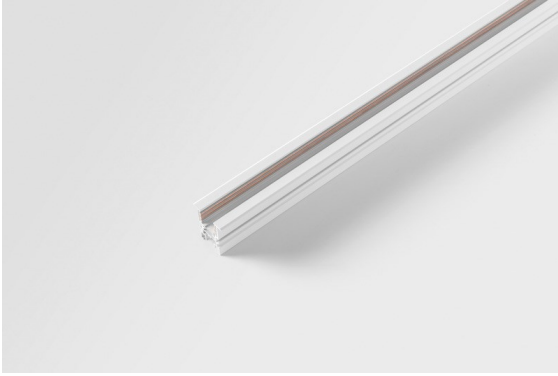

Date _____
Customer _____
Project _____
Type _____

Track 48V Profile Recessed 2000 White Structure

Specifications

Material	13419209
Lamp Included	No
Number of Light Sources	0
Input Voltage	48Vdc
Electrical Class	III
IP Rating	20
Glow wire rating (°C)	960
Indoor/Outdoor	Indoor
Application	Ceiling, Wall
Mounting	Recessed
Adjustability	Not Applicable
Primary Colour & Primary Finish	White, Structure
Gross weight (g)	3081.0