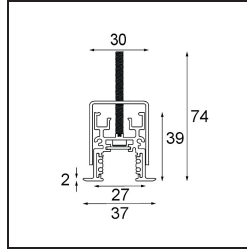

Date _____
Customer _____
Project _____
Type _____

Track 48V Profile Recessed 2000 White Structure

Specifications

Material	13419209
Lamp Included	No
Number of Light Sources	0
Input Voltage	48Vdc
Electrical Class	III
IP Rating	20
Glow wire rating (°C)	960
Indoor/Outdoor	Indoor
Application	Ceiling, Wall
Mounting	Recessed
Adjustability	Not Applicable
Primary Colour & Primary Finish	White, Structure
Gross weight (g)	3081.0