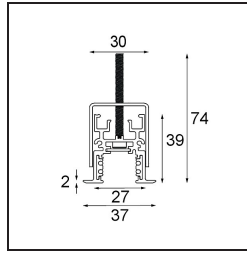

Date _____
Customer _____
Project _____
Type _____

Track 48V Profile Recessed 2000 White Structure

Specifications

Material	13419209
Lamp Included	No
Number of Light Sources	0
Input Voltage	48Vdc
Electrical Class	III
IP Rating	20
Glow wire rating (°C)	960
Indoor/Outdoor	Indoor
Application	Ceiling, Wall
Mounting	Recessed
Adjustability	Not Applicable
Primary Colour & Primary Finish	White, Structure
Gross weight (g)	3081.0