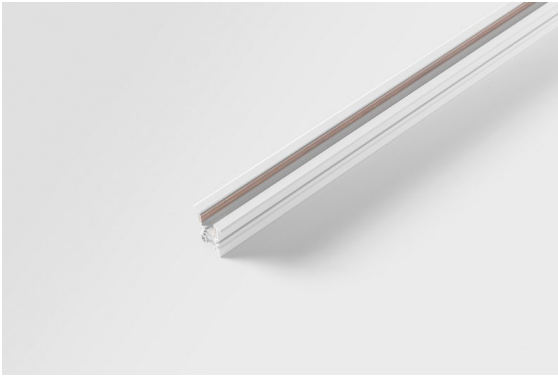

Date _____
Customer _____
Project _____
Type _____

Track 48V Profile Recessed 2000 White Structure

Specifications

Material	13419209
Lamp Included	No
Number of Light Sources	0
Input Voltage	48Vdc
Electrical Class	III
IP Rating	20
Glow wire rating (°C)	960
Indoor/Outdoor	Indoor
Application	Ceiling, Wall
Mounting	Recessed
Adjustability	Not Applicable
Primary Colour & Primary Finish	White, Structure
Gross weight (g)	3081.0