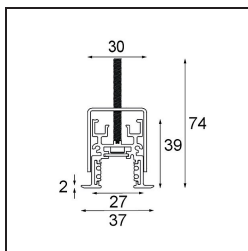

Date \_\_\_\_\_  
Customer \_\_\_\_\_  
Project \_\_\_\_\_  
Type \_\_\_\_\_

*Track 48V Profile Recessed 1000 Black Structure*

**Specifications**

Material	13419132
Lamp Included	No
Number of Light Sources	0
Input Voltage	48Vdc
Electrical Class	III
IP Rating	20
Glow wire rating (°C)	960
Indoor/Outdoor	Indoor
Application	Ceiling, Wall
Mounting	Recessed
Adjustability	Not Applicable
Primary Colour & Primary Finish	Black, Structure
Gross weight (g)	1592.0