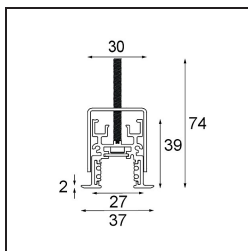

Date _____
Customer _____
Project _____
Type _____

Track 48V Profile Recessed 1000 White Structure

Specifications

Material	13419109
Lamp Included	No
Number of Light Sources	0
Input Voltage	48Vdc
Electrical Class	III
IP Rating	20
Glow wire rating (°C)	960
Indoor/Outdoor	Indoor
Application	Ceiling, Wall
Mounting	Recessed
Adjustability	Not Applicable
Primary Colour & Primary Finish	White, Structure
Gross weight (g)	1592.0

Specifications