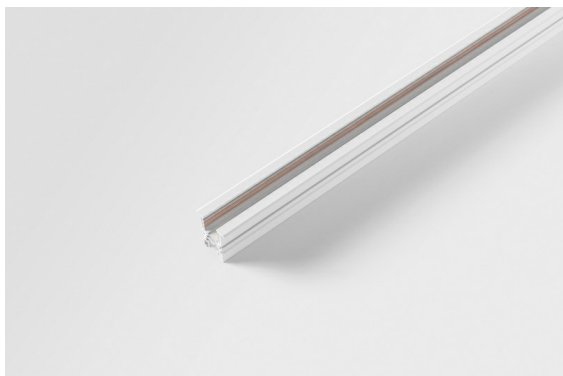

Date _____
Customer _____
Project _____
Type _____

Track 48V Profile Recessed 1000 White Structure

Specifications

Material	13419109
Lamp Included	No
Number of Light Sources	0
Input Voltage	48Vdc
Electrical Class	III
IP Rating	20
Glow wire rating (°C)	960
Indoor/Outdoor	Indoor
Application	Ceiling, Wall
Mounting	Recessed
Adjustability	Not Applicable
Primary Colour & Primary Finish	White, Structure
Gross weight (g)	1592.0