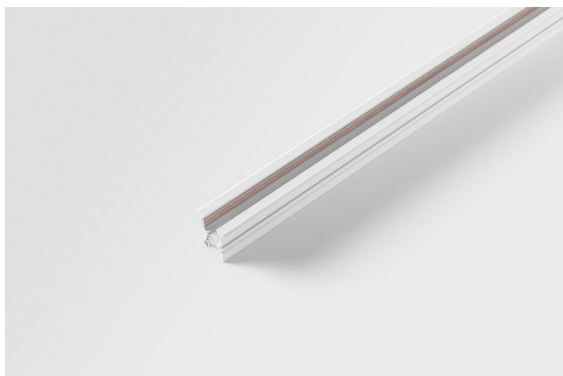

Date _____
Customer _____
Project _____
Type _____

Track 48V Profile Recessed 1000 White Structure

Specifications

Material	13419109
Lamp Included	No
Number of Light Sources	0
Input Voltage	48Vdc
Electrical Class	III
IP Rating	20
Glow wire rating (°C)	960
Indoor/Outdoor	Indoor
Application	Ceiling, Wall
Mounting	Recessed
Adjustability	Not Applicable
Primary Colour & Primary Finish	White, Structure
Gross weight (g)	1592.0