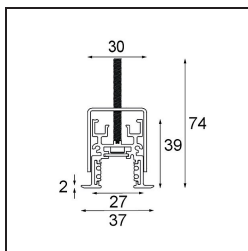

Date _____
Customer _____
Project _____
Type _____

Track 48V Profile Recessed 1000 White Structure

Specifications

Material	13419109
Lamp Included	No
Number of Light Sources	0
Input Voltage	48Vdc
Electrical Class	III
IP Rating	20
Glow wire rating (°C)	960
Indoor/Outdoor	Indoor
Application	Ceiling, Wall
Mounting	Recessed
Adjustability	Not Applicable
Primary Colour & Primary Finish	White, Structure
Gross weight (g)	1592.0

Specifications