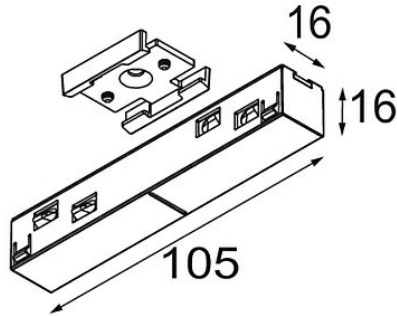

Date
Customer
Project
Type

Track 48V Connection 180° Electrical/Mechanical (For Suspended Mounting) White Structure

Specifications

Material	13419009
Lamp Included	No
Number of Light Sources	0
Input Voltage	48Vdc
Electrical Class	III
IP Rating	20
Glow wire rating (°C)	960
Indoor/Outdoor	Indoor
Adjustability	Not Applicable
Primary Colour & Primary Finish	White, Structure
Gross weight (g)	78.0