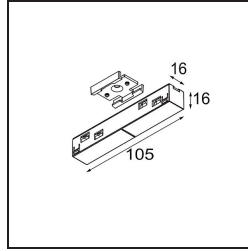

Date
Customer
Project
Type

Track 48V Connection 180° Electrical/Mechanical (For Suspended Mounting) White Structure

Specifications

Material	13419009
Lamp Included	No
Number of Light Sources	0
Input Voltage	48Vdc
Electrical Class	III
IP Rating	20
Glow wire rating (°C)	960
Indoor/Outdoor	Indoor
Adjustability	Not Applicable
Primary Colour & Primary Finish	White, Structure
Gross weight (g)	78.0