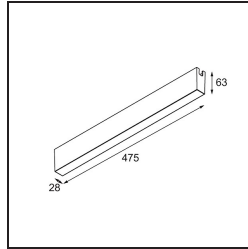

Date \_\_\_\_\_  
Customer \_\_\_\_\_  
Project \_\_\_\_\_  
Type \_\_\_\_\_

*LED Driver Constant Voltage 48V Surface (For Suspended Mounting) 150W (Incl. Black Power Feed Cable 2000)*

*White Structure*

**Specifications**

Material	13418909
Lamp Included	No
Number of Light Sources	0
Input Voltage	230V
Electrical Class	I
IP Rating	20
Glow wire rating (°C)	960
Indoor/Outdoor	Indoor
Mounting	Surface
Adjustability	Not Applicable
Primary Colour & Primary Finish	White, Structure
Gross weight (g)	1534.0

Specifications