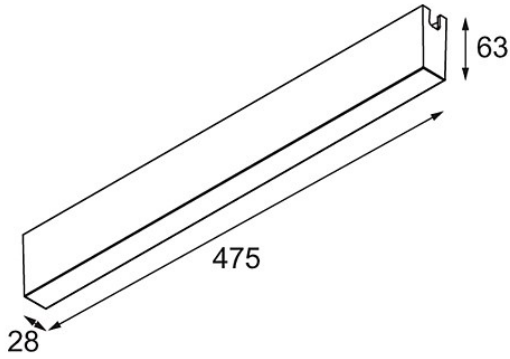

Date \_\_\_\_\_  
Customer \_\_\_\_\_  
Project \_\_\_\_\_  
Type \_\_\_\_\_

*LED Driver Constant Voltage 48V Surface (For Suspended Mounting) 150W (Incl. Black Power Feed Cable 2000)*

*White Structure*

**Specifications**

Material	13418909
Lamp Included	No
Number of Light Sources	0
Input Voltage	230V
Electrical Class	I
IP Rating	20
Glow wire rating (°C)	960
Indoor/Outdoor	Indoor
Mounting	Surface
Adjustability	Not Applicable
Primary Colour & Primary Finish	White, Structure
Gross weight (g)	1534.0

Specifications