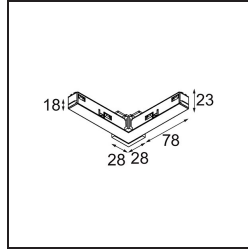

Date
Customer
Project
Type

Track 48V Connection 90° Electrical/Mechanical (For Suspended Mounting) Outside White Structure

Specifications

Material	13418709
Lamp Included	No
Number of Light Sources	0
Input Voltage	48Vdc
Electrical Class	III
IP Rating	20
Glow wire rating (°C)	960
Indoor/Outdoor	Indoor
Adjustability	Not Applicable
Primary Colour & Primary Finish	White, Structure
Gross weight (g)	88.0

Specifications