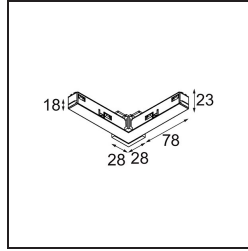

Date

Customer

Project

Type

Track 48V Connection 90° Electrical/Mechanical (For Suspended Mounting) Inside White Structure

Specifications

Material	13418609
Lamp Included	No
Number of Light Sources	0
Input Voltage	48Vdc
Electrical Class	III
IP Rating	20
Glow wire rating (°C)	960
Indoor/Outdoor	Indoor
Adjustability	Not Applicable
Primary Colour & Primary Finish	White, Structure
Gross weight (g)	88.0