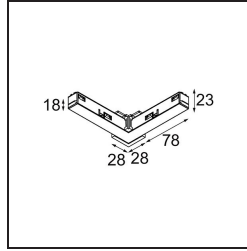

Date _____
Customer _____
Project _____
Type _____

Track 48V Connection 90° Electrical/Mechanical (For Suspended Mounting) Inside White Structure

Specifications

Material	13418609
Lamp Included	No
Number of Light Sources	0
Input Voltage	48Vdc
Electrical Class	III
IP Rating	20
Glow wire rating (°C)	960
Indoor/Outdoor	Indoor
Adjustability	Not Applicable
Primary Colour & Primary Finish	White, Structure
Gross weight (g)	88.0