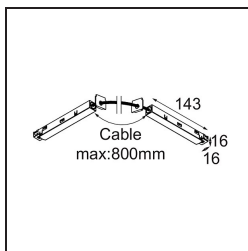

Date
Customer
Project
Type

Track 48V Connection Flexible Electrical/Mechanical Black Structure

Specifications

Material	13418332
Lamp Included	No
Number of Light Sources	0
Input Voltage	48Vdc
Electrical Class	III
IP Rating	20
Glow wire rating (°C)	960
Indoor/Outdoor	Indoor
Adjustability	Not Applicable
Primary Colour & Primary Finish	Black, Structure
Gross weight (g)	238.0

Specifications