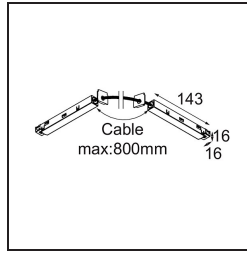

Date
Customer
Project
Type

*Track 48V Connection Flexible Electrical/Mechanical Black Structure*

**Specifications**

Material	13418332
Lamp Included	No
Number of Light Sources	0
Input Voltage	48Vdc
Electrical Class	III
IP Rating	20
Glow wire rating (°C)	960
Indoor/Outdoor	Indoor
Adjustability	Not Applicable
Primary Colour & Primary Finish	Black, Structure
Gross weight (g)	238.0

Specifications