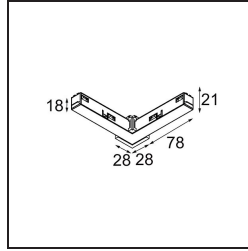

Date
Customer
Project
Type

Track 48V Connection 90° Electrical/Mechanical (For Surface Mounting) Outside Black Structure

Specifications

Material	13418232
Lamp Included	No
Number of Light Sources	0
Input Voltage	48Vdc
Electrical Class	III
IP Rating	20
Glow wire rating (°C)	960
Indoor/Outdoor	Indoor
Adjustability	Not Applicable
Primary Colour & Primary Finish	Black, Structure
Gross weight (g)	84.0

Specifications