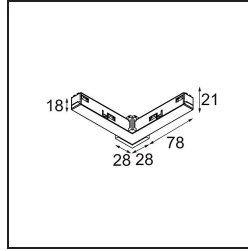

Date
Customer
Project
Type

Track 48V Connection 90° Electrical/Mechanical (For Surface Mounting) Outside Black Structure

Specifications

Material	13418232
Lamp Included	No
Number of Light Sources	0
Input Voltage	48Vdc
Electrical Class	III
IP Rating	20
Glow wire rating (°C)	960
Indoor/Outdoor	Indoor
Adjustability	Not Applicable
Primary Colour & Primary Finish	Black, Structure
Gross weight (g)	84.0

Specifications