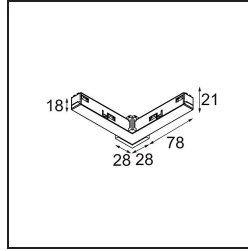

Date
Customer
Project
Type

Track 48V Connection 90° Electrical/Mechanical (For Surface Mounting) Outside White Structure

Specifications

Material	13418209
Lamp Included	No
Number of Light Sources	0
Input Voltage	48Vdc
Electrical Class	III
IP Rating	20
Glow wire rating (°C)	960
Indoor/Outdoor	Indoor
Adjustability	Not Applicable
Primary Colour & Primary Finish	White, Structure
Gross weight (g)	84.0