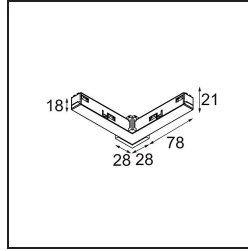

Date
Customer
Project
Type

*Track 48V Connection 90° Electrical/Mechanical (For Surface Mounting) Outside White Structure*

**Specifications**

Material	13418209
Lamp Included	No
Number of Light Sources	0
Input Voltage	48Vdc
Electrical Class	III
IP Rating	20
Glow wire rating (°C)	960
Indoor/Outdoor	Indoor
Adjustability	Not Applicable
Primary Colour & Primary Finish	White, Structure
Gross weight (g)	84.0

Specifications