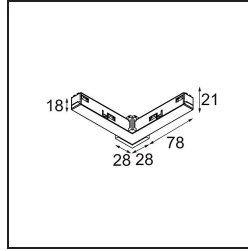

Date
Customer
Project
Type

*Track 48V Connection 90° Electrical/Mechanical (For Surface Mounting) Inside Black Structure*

**Specifications**

Material	13418132
Lamp Included	No
Number of Light Sources	0
Input Voltage	48Vdc
Electrical Class	III
IP Rating	20
Glow wire rating (°C)	960
Indoor/Outdoor	Indoor
Adjustability	Not Applicable
Primary Colour & Primary Finish	Black, Structure
Gross weight (g)	84.0

Specifications