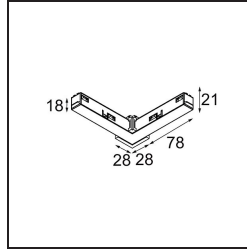

Date
Customer
Project
Type

Track 48V Connection 90° Electrical/Mechanical (For Surface Mounting) Inside Black Structure

Specifications

Material	13418132
Lamp Included	No
Number of Light Sources	0
Input Voltage	48Vdc
Electrical Class	III
IP Rating	20
Glow wire rating (°C)	960
Indoor/Outdoor	Indoor
Adjustability	Not Applicable
Primary Colour & Primary Finish	Black, Structure
Gross weight (g)	84.0

Specifications