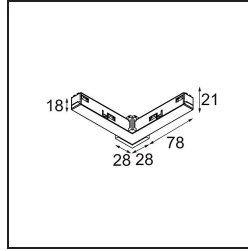

Date
Customer
Project
Type

Track 48V Connection 90° Electrical/Mechanical (For Surface Mounting) Inside Black Structure

Specifications

Material	13418132
Lamp Included	No
Number of Light Sources	0
Input Voltage	48Vdc
Electrical Class	III
IP Rating	20
Glow wire rating (°C)	960
Indoor/Outdoor	Indoor
Adjustability	Not Applicable
Primary Colour & Primary Finish	Black, Structure
Gross weight (g)	84.0

Specifications