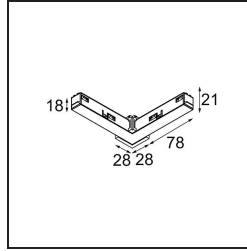

Date
Customer
Project
Type

Track 48V Connection 90° Electrical/Mechanical (For Surface Mounting) Inside Black Structure

Specifications

Material	13418132
Lamp Included	No
Number of Light Sources	0
Input Voltage	48Vdc
Electrical Class	III
IP Rating	20
Glow wire rating (°C)	960
Indoor/Outdoor	Indoor
Adjustability	Not Applicable
Primary Colour & Primary Finish	Black, Structure
Gross weight (g)	84.0