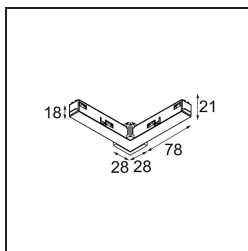

Date
Customer
Project
Type

*Track 48V Connection 90° Electrical/Mechanical (For Surface Mounting) Inside White Structure*

**Specifications**

Material	13418109
Lamp Included	No
Number of Light Sources	0
Input Voltage	48Vdc
Electrical Class	III
IP Rating	20
Glow wire rating (°C)	960
Indoor/Outdoor	Indoor
Adjustability	Not Applicable
Primary Colour & Primary Finish	White, Structure
Gross weight (g)	84.0

Specifications