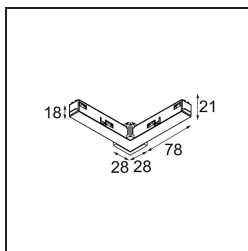

Date
Customer
Project
Type

Track 48V Connection 90° Electrical/Mechanical (For Surface Mounting) Inside White Structure

Specifications

Material	13418109
Lamp Included	No
Number of Light Sources	0
Input Voltage	48Vdc
Electrical Class	III
IP Rating	20
Glow wire rating (°C)	960
Indoor/Outdoor	Indoor
Adjustability	Not Applicable
Primary Colour & Primary Finish	White, Structure
Gross weight (g)	84.0

Specifications