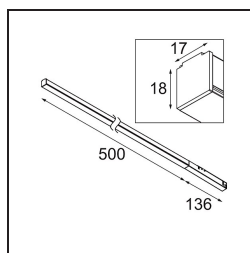

Date
Customer
Project
Type

FFD_Pista Linear Nightlight Track 48V 636 1x LED 2700K DALI Black Structure

Pista is the ultimate in modern aesthetics that introduces thinner and slimmer magnetic track rails, ever smaller light fixtures and ultra-thin cables. Designers can play with different modules on single or multiple track rails in different lengths and colours. The geometrical possibilities are endless.

Specifications

Material	13417032
Light Source Type	LED
LED Type	PISTA LINEAR (FLAPS)
LED technology	LED flexible PCB
CRI	Min. 90
Colour Temperature	2700K
Lifetime	L80B10 @50,000 Hours
Lamp Included	Yes
Number of Light Sources	1
Binning (SDCM)	3
Light Direction	Down
Input Voltage	48Vdc
Luminaire power (W)	8.5
Electrical Class	III
IP Rating	20
Glow wire rating (°C)	960
Dimming Protocol	DALI
DALI Standard	DALI version-1
Indoor/Outdoor	Indoor
Application	Ceiling, Wall
Adjustability	Not Applicable
Distance to Lighted Object (m)	0,1
Primary Colour & Primary Finish	Black, Structure
Gross weight (g)	546.0
Luminous flux per lamp (lm)	81
Efficacy (lm/W)	9
Glare rating	20
Remark	<ul style="list-style-type: none"> • 3500K and 4000K on request • This black Track 48V linear module comes with a black track adapter. Exceptions are only possible on request. • This is not a complete product. Pista track 48V system required. • For installations without dimmer, it is recommended to use 1-10 V luminaires.