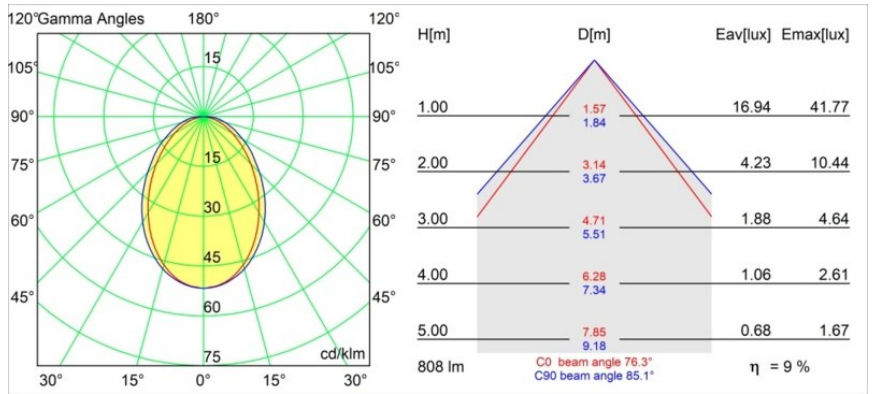

Light distribution & beam diagram