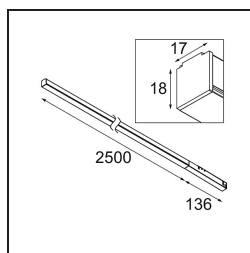

Date
Customer
Project
Type

Pista Linear Light Track 48V 2636 1x LED 3000K DALI Black Structure

Pista is the ultimate in modern aesthetics that introduces thinner and slimmer magnetic track rails, ever smaller light fixtures and ultra-thin cables. Designers can play with different modules on single or multiple track rails in different lengths and colours. The geometrical possibilities are endless.

Specifications

Material	13414932
Light Source Type	LED
LED Type	PISTA LINEAR (FLAPS)
LED technology	LED flexible PCB
CRI	Min. 90
Colour Temperature	3000K
Lifetime	L80B10 @50,000 Hours
Lamp Included	Yes
Number of Light Sources	1
CIE flux code	52 82 97 100 61
Binning (SDCM)	3
Light Direction	Down
Input Voltage	48Vdc
Luminaire power (W)	42.5
Electrical Class	III
IP Rating	20
Glow wire rating (°C)	960
Dimming Protocol	DALI
DALI Standard	DALI version-1
Indoor/Outdoor	Indoor
Application	Ceiling, Wall
Adjustability	Not Applicable
Distance to Lighted Object (m)	0,1
Primary Colour & Primary Finish	Black, Structure
Gross weight (g)	2010.0
Luminous flux per lamp (lm)	2583
Efficacy (lm/W)	60
Glare rating	27
Remark	<ul style="list-style-type: none"> • 3500K and 4000K on request • White Pista Track 48V linear modules come with a white track adapter. All other Pista Track 48V linear modules have a black track adapter. Exceptions are only possible on request. • This is not a complete product. Pista track 48V system required. • For installations without dimmer, it is recommended to use 1-10 V luminaires.