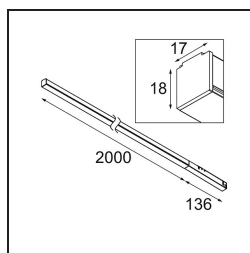

Date
Customer
Project
Type

Pista Linear Light Track 48V 2136 1x LED 3000K DALI Black Structure

Specifications

Material	13414832
Light Source Type	LED
LED Type	PISTA LINEAR (FLAPS)
LED technology	LED flexible PCB
CRI	Min. 90
Colour Temperature	3000K
Lifetime	L80B10 @50,000 Hours
Lamp Included	Yes
Number of Light Sources	1
CIE flux code	52 82 97 100 61
Binning (SDCM)	3
Light Direction	Down
Input Voltage	48Vdc
Luminaire power (W)	34.0
Electrical Class	III
IP Rating	20
Glow wire rating (°C)	960
Dimming Protocol	DALI
DALI Standard	DALI version-1
Indoor/Outdoor	Indoor
Application	Ceiling, Wall
Adjustability	Not Applicable
Distance to Lighted Object (m)	0,1
Primary Colour & Primary Finish	Black, Structure
Gross weight (g)	1469.0
Luminous flux per lamp (lm)	2067
Efficacy (lm/W)	60
Glare rating	27
Remark	<ul style="list-style-type: none"> • 3500K and 4000K on request • White Pista Track 48V linear modules come with a white track adapter. All other Pista Track 48V linear modules have a black track adapter. Exceptions are only possible on request. • This is not a complete product. Pista track 48V system required. • For installations without dimmer, it is recommended to use 1-10 V luminaires.

Pista is the ultimate in modern aesthetics that introduces thinner and slimmer magnetic track rails, ever smaller light fixtures and ultra-thin cables. Designers can play with different modules on single or multiple track rails in different lengths and colours. The geometrical possibilities are endless.