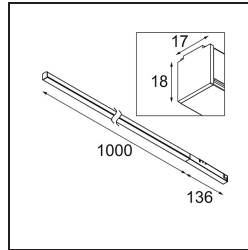

Date
Customer
Project
Type

Pista Linear Light Track 48V 1136 1x LED 3000K DALI Black Structure

Specifications

Pista is the ultimate in modern aesthetics that introduces thinner and slimmer magnetic track rails, ever smaller light fixtures and ultra-thin cables. Designers can play with different modules on single or multiple track rails in different lengths and colours. The geometrical possibilities are endless.

Material	13414632
Light Source Type	LED
LED Type	PISTA LINEAR (FLAPS)
LED technology	LED flexible PCB
CRI	Min. 90
Colour Temperature	3000K
Lifetime	L80B10 @50,000 Hours
Lamp Included	Yes
Number of Light Sources	1
CIE flux code	52 82 97 100 61
Binning (SDCM)	3
Light Direction	Down
Input Voltage	48Vdc
Luminaire power (W)	17.0
Electrical Class	III
IP Rating	20
Glow wire rating (°C)	960
Dimming Protocol	DALI
DALI Standard	DALI version-1
Indoor/Outdoor	Indoor
Application	Ceiling, Wall
Adjustability	Not Applicable
Distance to Lighted Object (m)	0,1
Primary Colour & Primary Finish	Black, Structure
Gross weight (g)	737.0
Luminous flux per lamp (lm)	1033
Efficacy (lm/W)	60
Glare rating	27
Remark	<ul style="list-style-type: none"> • 3500K and 4000K on request • White Pista Track 48V linear modules come with a white track adapter. All other Pista Track 48V linear modules have a black track adapter. Exceptions are only possible on request. • This is not a complete product. Pista track 48V system required. • For installations without dimmer, it is recommended to use 1-10 V luminaires.