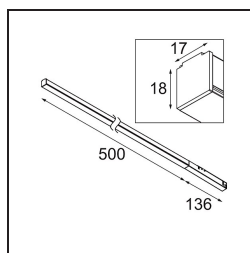

Date
Customer
Project
Type

*Pista Linear Light Track 48V 636 1x LED 3000K DALI Black Structure*

**Specifications**

Material	13414532
Light Source Type	LED
LED Type	PISTA LINEAR (FLAPS)
LED technology	LED flexible PCB
CRI	Min. 90
Colour Temperature	3000K
Lifetime	L80B10 @50,000 Hours
Lamp Included	Yes
Number of Light Sources	1
CIE flux code	52 82 97 100 61
Binning (SDCM)	3
Light Direction	Down
Input Voltage	48Vdc
Luminaire power (W)	8.5
Electrical Class	III
IP Rating	20
Glow wire rating (°C)	960
Dimming Protocol	DALI
DALI Standard	DALI version-1
Indoor/Outdoor	Indoor
Application	Ceiling, Wall
Adjustability	Not Applicable
Distance to Lighted Object (m)	0,1
Primary Colour & Primary Finish	Black, Structure
Gross weight (g)	546.0
Luminous flux per lamp (lm)	517
Efficacy (lm/W)	60
Glare rating	27
Remark	<ul style="list-style-type: none"> <li>• 3500K and 4000K on request</li> <li>• White Pista Track 48V linear modules come with a white track adapter. All other Pista Track 48V linear modules have a black track adapter. Exceptions are only possible on request.</li> <li>• This is not a complete product. Pista track 48V system required.</li> <li>• For installations without dimmer, it is recommended to use 1-10 V luminaires.</li> </ul>

Pista is the ultimate in modern aesthetics that introduces thinner and slimmer magnetic track rails, ever smaller light fixtures and ultra-thin cables. Designers can play with different modules on single or multiple track rails in different lengths and colours. The geometrical possibilities are endless.