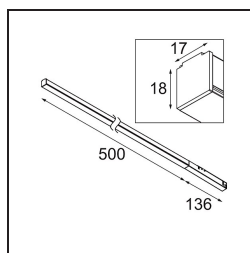

Date
Customer
Project
Type

*Pista Linear Light Track 48V 636 1x LED 3000K DALI White Structure*

**Specifications**

Material	13414509
Light Source Type	LED
LED Type	PISTA LINEAR (FLAPS)
LED technology	LED flexible PCB
CRI	Min. 90
Colour Temperature	3000K
Lifetime	L80B10 @50,000 Hours
Lamp Included	Yes
Number of Light Sources	1
CIE flux code	52 82 97 100 61
Binning (SDCM)	3
Light Direction	Down
Input Voltage	48Vdc
Luminaire power (W)	8.5
Electrical Class	III
IP Rating	20
Glow wire rating (°C)	960
Dimming Protocol	DALI
DALI Standard	DALI version-1
Indoor/Outdoor	Indoor
Application	Ceiling, Wall
Adjustability	Not Applicable
Distance to Lighted Object (m)	0,1
Primary Colour & Primary Finish	White, Structure
Gross weight (g)	546.0
Luminous flux per lamp (lm)	517
Efficacy (lm/W)	60
Glare rating	27
Remark	<ul style="list-style-type: none"> <li>• 3500K and 4000K on request</li> <li>• White Pista Track 48V linear modules come with a white track adapter. All other Pista Track 48V linear modules have a black track adapter. Exceptions are only possible on request.</li> <li>• This is not a complete product. Pista track 48V system required.</li> <li>• For installations without dimmer, it is recommended to use 1-10 V luminaires.</li> </ul>

Pista is the ultimate in modern aesthetics that introduces thinner and slimmer magnetic track rails, ever smaller light fixtures and ultra-thin cables. Designers can play with different modules on single or multiple track rails in different lengths and colours. The geometrical possibilities are endless.