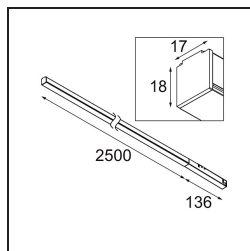

Date
Customer
Project
Type

*Pista Linear Light Track 48V 2636 1x LED 2700K DALI White Structure*

**Specifications**

Material	13414409
Light Source Type	LED
LED Type	PISTA LINEAR (FLAPS)
LED technology	LED flexible PCB
CRI	Min. 90
Colour Temperature	2700K
Lifetime	L80B10 @50,000 Hours
Lamp Included	Yes
Number of Light Sources	1
CIE flux code	52 82 97 100 61
Binning (SDCM)	3
Light Direction	Down
Input Voltage	48Vdc
Luminaire power (W)	42.5
Electrical Class	III
IP Rating	20
Glow wire rating (°C)	960
Dimming Protocol	DALI
DALI Standard	DALI version-1
Indoor/Outdoor	Indoor
Application	Ceiling, Wall
Adjustability	Not Applicable
Distance to Lighted Object (m)	0,1
Primary Colour & Primary Finish	White, Structure
Gross weight (g)	2010.0
Luminous flux per lamp (lm)	2463
Efficacy (lm/W)	57
Glare rating	26
Remark	<ul style="list-style-type: none"> <li>• 3500K and 4000K on request</li> <li>• White Pista Track 48V linear modules come with a white track adapter. All other Pista Track 48V linear modules have a black track adapter. Exceptions are only possible on request.</li> <li>• This is not a complete product. Pista track 48V system required.</li> <li>• For installations without dimmer, it is recommended to use 1-10 V luminaires.</li> </ul>

Pista is the ultimate in modern aesthetics that introduces thinner and slimmer magnetic track rails, ever smaller light fixtures and ultra-thin cables. Designers can play with different modules on single or multiple track rails in different lengths and colours. The geometrical possibilities are endless.