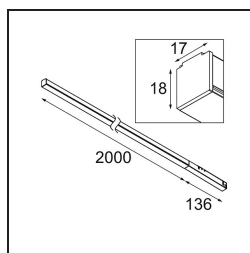

Date
Customer
Project
Type

*Pista Linear Light Track 48V 2136 1x LED 2700K DALI Black Structure*

Pista is the ultimate in modern aesthetics that introduces thinner and slimmer magnetic track rails, ever smaller light fixtures and ultra-thin cables. Designers can play with different modules on single or multiple track rails in different lengths and colours. The geometrical possibilities are endless.

### Specifications

Material	13414332
Light Source Type	LED
LED Type	PISTA LINEAR (FLAPS)
LED technology	LED flexible PCB
CRI	Min. 90
Colour Temperature	2700K
Lifetime	L80B10 @50,000 Hours
Lamp Included	Yes
Number of Light Sources	1
CIE flux code	52 82 97 100 61
Binning (SDCM)	3
Light Direction	Down
Input Voltage	48Vdc
Luminaire power (W)	34.0
Electrical Class	III
IP Rating	20
Glow wire rating (°C)	960
Dimming Protocol	DALI
DALI Standard	DALI version-1
Indoor/Outdoor	Indoor
Application	Ceiling, Wall
Adjustability	Not Applicable
Distance to Lighted Object (m)	0,1
Primary Colour & Primary Finish	Black, Structure
Gross weight (g)	1469.0
Luminous flux per lamp (lm)	1970
Efficacy (lm/W)	57
Glare rating	26
Remark	<ul style="list-style-type: none"> <li>• 3500K and 4000K on request</li> <li>• White Pista Track 48V linear modules come with a white track adapter. All other Pista Track 48V linear modules have a black track adapter. Exceptions are only possible on request.</li> <li>• This is not a complete product. Pista track 48V system required.</li> <li>• For installations without dimmer, it is recommended to use 1-10 V luminaires.</li> </ul>