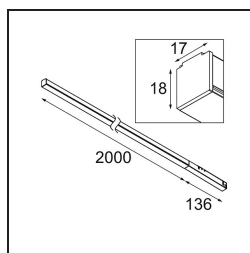

Date
Customer
Project
Type

*Pista Linear Light Track 48V 2136 1x LED 2700K DALI White Structure*

Pista is the ultimate in modern aesthetics that introduces thinner and slimmer magnetic track rails, ever smaller light fixtures and ultra-thin cables. Designers can play with different modules on single or multiple track rails in different lengths and colours. The geometrical possibilities are endless.

### Specifications

Material	13414309
Light Source Type	LED
LED Type	PISTA LINEAR (FLAPS)
LED technology	LED flexible PCB
CRI	Min. 90
Colour Temperature	2700K
Lifetime	L80B10 @50,000 Hours
Lamp Included	Yes
Number of Light Sources	1
CIE flux code	52 82 97 100 61
Binning (SDCM)	3
Light Direction	Down
Input Voltage	48Vdc
Luminaire power (W)	34.0
Electrical Class	III
IP Rating	20
Glow wire rating (°C)	960
Dimming Protocol	DALI
DALI Standard	DALI version-1
Indoor/Outdoor	Indoor
Application	Ceiling, Wall
Adjustability	Not Applicable
Distance to Lighted Object (m)	0,1
Primary Colour & Primary Finish	White, Structure
Gross weight (g)	1469.0
Luminous flux per lamp (lm)	1970
Efficacy (lm/W)	57
Glare rating	26
Remark	<ul style="list-style-type: none"> <li>• 3500K and 4000K on request</li> <li>• White Pista Track 48V linear modules come with a white track adapter. All other Pista Track 48V linear modules have a black track adapter. Exceptions are only possible on request.</li> <li>• This is not a complete product. Pista track 48V system required.</li> <li>• For installations without dimmer, it is recommended to use 1-10 V luminaires.</li> </ul>