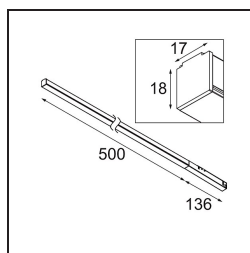

Date
Customer
Project
Type

*Pista Linear Light Track 48V 636 1x LED 2700K DALI Black Structure*

**Specifications**

Pista is the ultimate in modern aesthetics that introduces thinner and slimmer magnetic track rails, ever smaller light fixtures and ultra-thin cables. Designers can play with different modules on single or multiple track rails in different lengths and colours. The geometrical possibilities are endless.

Material	13414032
Light Source Type	LED
LED Type	PISTA LINEAR (FLAPS)
LED technology	LED flexible PCB
CRI	Min. 90
Colour Temperature	2700K
Lifetime	L80B10 @50,000 Hours
Lamp Included	Yes
Number of Light Sources	1
CIE flux code	52 82 97 100 61
Binning (SDCM)	3
Light Direction	Down
Input Voltage	48Vdc
Luminaire power (W)	8.5
Electrical Class	III
IP Rating	20
Glow wire rating (°C)	960
Dimming Protocol	DALI
DALI Standard	DALI version-1
Indoor/Outdoor	Indoor
Application	Ceiling, Wall
Adjustability	Not Applicable
Distance to Lighted Object (m)	0,1
Primary Colour & Primary Finish	Black, Structure
Gross weight (g)	546.0
Luminous flux per lamp (lm)	493
Efficacy (lm/W)	58
Glare rating	26
Remark	<ul style="list-style-type: none"> <li>• 3500K and 4000K on request</li> <li>• White Pista Track 48V linear modules come with a white track adapter. All other Pista Track 48V linear modules have a black track adapter. Exceptions are only possible on request.</li> <li>• This is not a complete product. Pista track 48V system required.</li> <li>• For installations without dimmer, it is recommended to use 1-10 V luminaires.</li> </ul>