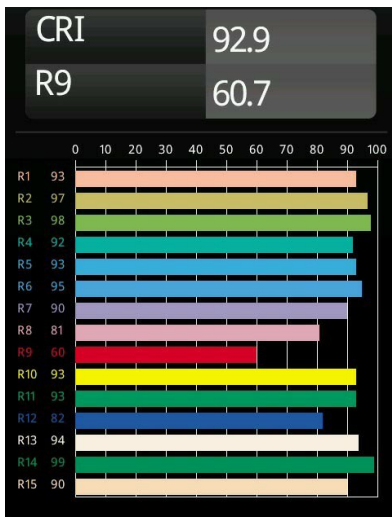

Date
Customer
Project
Type

*Pista Linear Light Track 48V 2636 1x LED 3000K 1-10V Black Structure*

**Specifications**

Material	13413932
Light Source Type	LED
LED Type	PISTA LINEAR (FLAPS)
LED technology	LED flexible PCB
CRI	Min. 90
Colour Temperature	3000K
Lifetime	L80B10 @50,000 Hours
Lamp Included	Yes
Number of Light Sources	1
CIE flux code	52 82 97 100 61
Binning (SDCM)	3
Light Direction	Down
Input Voltage	48Vdc
Luminaire power (W)	42.5
Electrical Class	III
IP Rating	20
Glow wire rating (°C)	960
Dimming Protocol	1-10V
Indoor/Outdoor	Indoor
Application	Ceiling, Wall
Adjustability	Not Applicable
Distance to Lighted Object (m)	0,1
Primary Colour & Primary Finish	Black, Structure
Gross weight (g)	2010.0
Delivered lumens (lm)	2583
Efficacy (lm/W)	60
Glare rating	27
Remark	<ul style="list-style-type: none"> <li>• 3500K and 4000K on request</li> <li>• White Pista Track 48V linear modules come with a white track adapter. All other Pista Track 48V linear modules have a black track adapter. Exceptions are only possible on request.</li> <li>• This is not a complete product. Pista track 48V system required.</li> <li>• For installations without dimmer, it is recommended to use 1-10 V luminaires.</li> </ul>

Pista is the ultimate in modern aesthetics that introduces thinner and slimmer magnetic track rails, ever smaller light fixtures and ultra-thin cables. Designers can play with different modules on single or multiple track rails in different lengths and colours. The geometrical possibilities are endless.

**TM30 & CRI diagram**

**Light distribution & beam diagram**