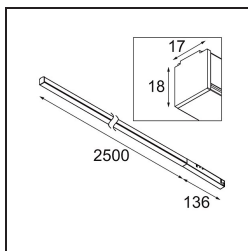

Date
Customer
Project
Type

Pista Linear Light Track 48V 2636 1x LED 3000K 1-10V Black Structure

Pista is the ultimate in modern aesthetics that introduces thinner and slimmer magnetic track rails, ever smaller light fixtures and ultra-thin cables. Designers can play with different modules on single or multiple track rails in different lengths and colours. The geometrical possibilities are endless.

Specifications

Material	13413932
Light Source Type	LED
LED Type	PISTA LINEAR (FLAPS)
LED technology	LED flexible PCB
CRI	Min. 90
Colour Temperature	3000K
Lifetime	L80B10 @50,000 Hours
Lamp Included	Yes
Number of Light Sources	1
CIE flux code	52 82 97 100 61
Binning (SDCM)	3
Light Direction	Down
Input Voltage	48Vdc
Luminaire power (W)	42.5
Electrical Class	III
IP Rating	20
Glow wire rating (°C)	960
Dimming Protocol	1-10V
Indoor/Outdoor	Indoor
Application	Ceiling, Wall
Adjustability	Not Applicable
Distance to Lighted Object (m)	0,1
Primary Colour & Primary Finish	Black, Structure
Gross weight (g)	2010.0
Luminous flux per lamp (lm)	2583
Efficacy (lm/W)	60
Glare rating	27