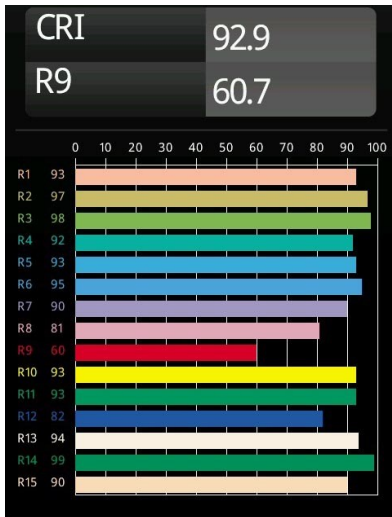

Date
Customer
Project
Type

Pista Linear Light Track 48V 2636 1x LED 3000K 1-10V Black Structure

Pista is the ultimate in modern aesthetics that introduces thinner and slimmer magnetic track rails, ever smaller light fixtures and ultra-thin cables. Designers can play with different modules on single or multiple track rails in different lengths and colours. The geometrical possibilities are endless.

Specifications

Material	13413932
Light Source Type	LED
LED Type	PISTA LINEAR (FLAPS)
LED technology	LED flexible PCB
CRI	Min. 90
Colour Temperature	3000K
Lifetime	L80B10 @50,000 Hours
Lamp Included	Yes
Number of Light Sources	1
CIE flux code	52 82 97 100 61
Binning (SDCM)	3
Light Direction	Down
Input Voltage	48Vdc
Luminaire power (W)	42.5
Electrical Class	III
IP Rating	20
Glow wire rating (°C)	960
Dimming Protocol	1-10V
Indoor/Outdoor	Indoor
Application	Ceiling, Wall
Adjustability	Not Applicable
Distance to Lighted Object (m)	0,1
Primary Colour & Primary Finish	Black, Structure
Gross weight (g)	2010.0
Luminous flux per lamp (lm)	2583
Efficacy (lm/W)	60
Glare rating	27

- Remark
- 3500K and 4000K on request
 - White Pista Track 48V linear modules come with a white track adapter. All other Pista Track 48V linear modules have a black track adapter. Exceptions are only possible on request.
 - This is not a complete product. Pista track 48V system required.
 - For installations without dimmer, it is recommended to use 1-10 V luminaires.

TM30 & CRI diagram

Light distribution & beam diagram