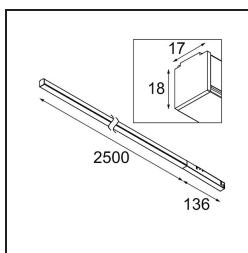

Date
Customer
Project
Type

*Pista Linear Light Track 48V 2636 1x LED 3000K 1-10V Black Structure*

**Specifications**

Material	13413932
Light Source Type	LED
LED Type	PISTA LINEAR (FLAPS)
LED technology	LED flexible PCB
CRI	Min. 90
Colour Temperature	3000K
Lifetime	L80B10 @50,000 Hours
Lamp Included	Yes
Number of Light Sources	1
CIE flux code	52 82 97 100 61
Binning (SDCM)	3
Light Direction	Down
Input Voltage	48Vdc
Luminaire power (W)	42.5
Electrical Class	III
IP Rating	20
Glow wire rating (°C)	960
Dimming Protocol	1-10V
Indoor/Outdoor	Indoor
Application	Ceiling, Wall
Adjustability	Not Applicable
Distance to Lighted Object (m)	0,1
Primary Colour & Primary Finish	Black, Structure
Gross weight (g)	2010.0
Delivered lumens (lm)	2583
Efficacy (lm/W)	60
Glare rating	27
Remark	<ul style="list-style-type: none"> <li>• 3500K and 4000K on request</li> <li>• White Pista Track 48V linear modules come with a white track adapter. All other Pista Track 48V linear modules have a black track adapter. Exceptions are only possible on request.</li> <li>• This is not a complete product. Pista track 48V system required.</li> <li>• For installations without dimmer, it is recommended to use 1-10 V luminaires.</li> </ul>

Pista is the ultimate in modern aesthetics that introduces thinner and slimmer magnetic track rails, ever smaller light fixtures and ultra-thin cables. Designers can play with different modules on single or multiple track rails in different lengths and colours. The geometrical possibilities are endless.