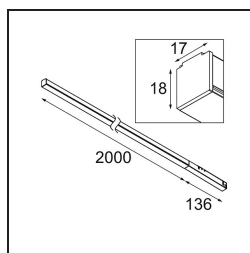

Date
Customer
Project
Type

Pista Linear Light Track 48V 2136 1x LED 3000K 1-10V Black Structure

Pista is the ultimate in modern aesthetics that introduces thinner and slimmer magnetic track rails, ever smaller light fixtures and ultra-thin cables. Designers can play with different modules on single or multiple track rails in different lengths and colours. The geometrical possibilities are endless.

Specifications

Material	13413832
Light Source Type	LED
LED Type	PISTA LINEAR (FLAPS)
LED technology	LED flexible PCB
CRI	Min. 90
Colour Temperature	3000K
Lifetime	L80B10 @50,000 Hours
Lamp Included	Yes
Number of Light Sources	1
CIE flux code	52 82 97 100 61
Binning (SDCM)	3
Light Direction	Down
Input Voltage	48Vdc
Luminaire power (W)	34.0
Electrical Class	III
IP Rating	20
Glow wire rating (°C)	960
Dimming Protocol	1-10V
Indoor/Outdoor	Indoor
Application	Ceiling, Wall
Adjustability	Not Applicable
Distance to Lighted Object (m)	0,1
Primary Colour & Primary Finish	Black, Structure
Gross weight (g)	1469.0
Luminous flux per lamp (lm)	2067
Efficacy (lm/W)	60
Glare rating	27
Remark	<ul style="list-style-type: none"> • 3500K and 4000K on request • White Pista Track 48V linear modules come with a white track adapter. All other Pista Track 48V linear modules have a black track adapter. Exceptions are only possible on request. • This is not a complete product. Pista track 48V system required. • For installations without dimmer, it is recommended to use 1-10 V luminaires.