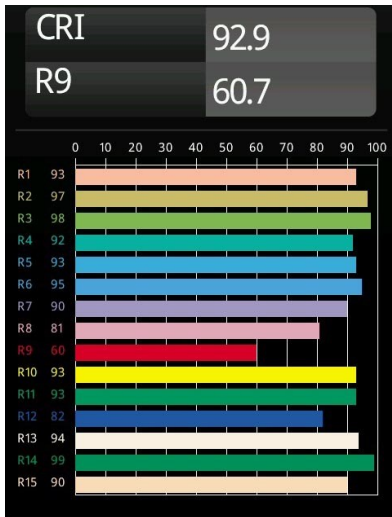

Date
Customer
Project
Type

Pista Linear Light Track 48V 2136 1x LED 3000K 1-10V Black Structure

Pista is the ultimate in modern aesthetics that introduces thinner and slimmer magnetic track rails, ever smaller light fixtures and ultra-thin cables. Designers can play with different modules on single or multiple track rails in different lengths and colours. The geometrical possibilities are endless.

Specifications

Material	13413832
Light Source Type	LED
LED Type	PISTA LINEAR (FLAPS)
LED technology	LED flexible PCB
CRI	Min. 90
Colour Temperature	3000K
Lifetime	L80B10 @50,000 Hours
Lamp Included	Yes
Number of Light Sources	1
CIE flux code	52 82 97 100 61
Binning (SDCM)	3
Light Direction	Down
Input Voltage	48Vdc
Luminaire power (W)	34.0
Electrical Class	III
IP Rating	20
Glow wire rating (°C)	960
Dimming Protocol	1-10V
Indoor/Outdoor	Indoor
Application	Ceiling, Wall
Adjustability	Not Applicable
Distance to Lighted Object (m)	0,1
Primary Colour & Primary Finish	Black, Structure
Gross weight (g)	1469.0
Luminous flux per lamp (lm)	2067
Efficacy (lm/W)	60
Glare rating	27
Remark	<ul style="list-style-type: none"> • 3500K and 4000K on request • White Pista Track 48V linear modules come with a white track adapter. All other Pista Track 48V linear modules have a black track adapter. Exceptions are only possible on request. • This is not a complete product. Pista track 48V system required. • For installations without dimmer, it is recommended to use 1-10 V luminaires.

TM30 & CRI diagram

Light distribution & beam diagram