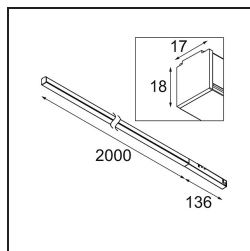

Date
Customer
Project
Type

Pista Linear Light Track 48V 2136 1x LED 3000K 1-10V White Structure

Pista is the ultimate in modern aesthetics that introduces thinner and slimmer magnetic track rails, ever smaller light fixtures and ultra-thin cables. Designers can play with different modules on single or multiple track rails in different lengths and colours. The geometrical possibilities are endless.

Specifications

Material	13413809
Light Source Type	LED
LED Type	PISTA LINEAR (FLAPS)
LED technology	LED flexible PCB
CRI	Min. 90
Colour Temperature	3000K
Lifetime	L80B10 @50,000 Hours
Lamp Included	Yes
Number of Light Sources	1
CIE flux code	52 82 97 100 61
Binning (SDCM)	3
Light Direction	Down
Input Voltage	48Vdc
Luminaire power (W)	34.0
Electrical Class	III
IP Rating	20
Glow wire rating (°C)	960
Dimming Protocol	1-10V
Indoor/Outdoor	Indoor
Application	Ceiling, Wall
Adjustability	Not Applicable
Distance to Lighted Object (m)	0,1
Primary Colour & Primary Finish	White, Structure
Gross weight (g)	1469.0
Luminous flux per lamp (lm)	2067
Efficacy (lm/W)	60
Glare rating	27
Remark	<ul style="list-style-type: none"> • 3500K and 4000K on request • White Pista Track 48V linear modules come with a white track adapter. All other Pista Track 48V linear modules have a black track adapter. Exceptions are only possible on request. • This is not a complete product. Pista track 48V system required. • For installations without dimmer, it is recommended to use 1-10 V luminaires.