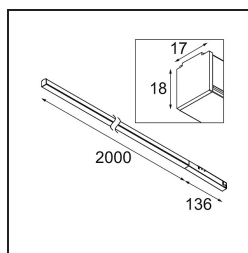

Date
Customer
Project
Type

*Pista Linear Light Track 48V 2136 1x LED 3000K 1-10V White Structure*

Pista is the ultimate in modern aesthetics that introduces thinner and slimmer magnetic track rails, ever smaller light fixtures and ultra-thin cables. Designers can play with different modules on single or multiple track rails in different lengths and colours. The geometrical possibilities are endless.

### Specifications

Material	13413809
Light Source Type	LED
LED Type	PISTA LINEAR (FLAPS)
LED technology	LED flexible PCB
CRI	Min. 90
Colour Temperature	3000K
Lifetime	L80B10 @50,000 Hours
Lamp Included	Yes
Number of Light Sources	1
CIE flux code	52 82 97 100 61
Binning (SDCM)	3
Light Direction	Down
Input Voltage	48Vdc
Luminaire power (W)	34.0
Electrical Class	III
IP Rating	20
Glow wire rating (°C)	960
Dimming Protocol	1-10V
Indoor/Outdoor	Indoor
Application	Ceiling, Wall
Adjustability	Not Applicable
Distance to Lighted Object (m)	0,1
Primary Colour & Primary Finish	White, Structure
Gross weight (g)	1469.0
Luminous flux per lamp (lm)	2067
Efficacy (lm/W)	60
Glare rating	27
Remark	<ul style="list-style-type: none"> <li>• 3500K and 4000K on request</li> <li>• White Pista Track 48V linear modules come with a white track adapter. All other Pista Track 48V linear modules have a black track adapter. Exceptions are only possible on request.</li> <li>• This is not a complete product. Pista track 48V system required.</li> <li>• For installations without dimmer, it is recommended to use 1-10 V luminaires.</li> </ul>