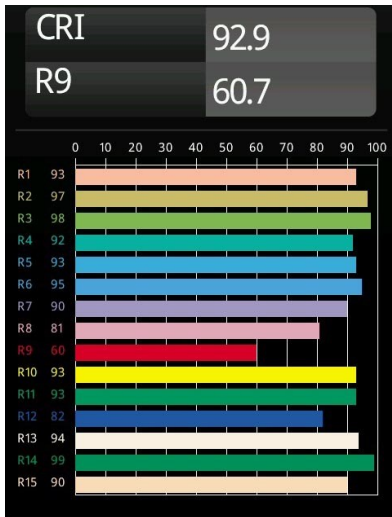

Date
Customer
Project
Type

*Pista Linear Light Track 48V 2136 1x LED 3000K 1-10V White Structure*

Pista is the ultimate in modern aesthetics that introduces thinner and slimmer magnetic track rails, ever smaller light fixtures and ultra-thin cables. Designers can play with different modules on single or multiple track rails in different lengths and colours. The geometrical possibilities are endless.

### Specifications

Material	13413809
Light Source Type	LED
LED Type	PISTA LINEAR (FLAPS)
LED technology	LED flexible PCB
CRI	Min. 90
Colour Temperature	3000K
Lifetime	L80B10 @50,000 Hours
Lamp Included	Yes
Number of Light Sources	1
CIE flux code	52 82 97 100 61
Binning (SDCM)	3
Light Direction	Down
Input Voltage	48Vdc
Luminaire power (W)	34.0
Electrical Class	III
IP Rating	20
Glow wire rating (°C)	960
Dimming Protocol	1-10V
Indoor/Outdoor	Indoor
Application	Ceiling, Wall
Adjustability	Not Applicable
Distance to Lighted Object (m)	0,1
Primary Colour & Primary Finish	White, Structure
Gross weight (g)	1469.0
Luminous flux per lamp (lm)	2067
Efficacy (lm/W)	60
Glare rating	27
Remark	<ul style="list-style-type: none"> <li>• 3500K and 4000K on request</li> <li>• White Pista Track 48V linear modules come with a white track adapter. All other Pista Track 48V linear modules have a black track adapter. Exceptions are only possible on request.</li> <li>• This is not a complete product. Pista track 48V system required.</li> <li>• For installations without dimmer, it is recommended to use 1-10 V luminaires.</li> </ul>

**TM30 & CRI diagram**

**Light distribution & beam diagram**