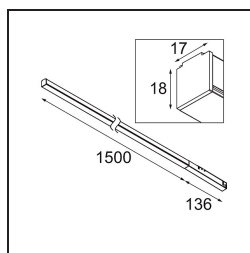

Date
Customer
Project
Type

*Pista Linear Light Track 48V 1636 1x LED 3000K 1-10V Black Structure*

**Specifications**

Material	13413732
Light Source Type	LED
LED Type	PISTA LINEAR (FLAPS)
LED technology	LED flexible PCB
CRI	Min. 90
Colour Temperature	3000K
Lifetime	L80B10 @50,000 Hours
Lamp Included	Yes
Number of Light Sources	1
CIE flux code	52 82 97 100 61
Binning (SDCM)	3
Light Direction	Down
Input Voltage	48Vdc
Luminaire power (W)	25.5
Electrical Class	III
IP Rating	20
Glow wire rating (°C)	960
Dimming Protocol	1-10V
Indoor/Outdoor	Indoor
Application	Ceiling, Wall
Adjustability	Not Applicable
Distance to Lighted Object (m)	0,1
Primary Colour & Primary Finish	Black, Structure
Gross weight (g)	1278.0
Luminous flux per lamp (lm)	1550
Efficacy (lm/W)	60
Glare rating	27

Pista is the ultimate in modern aesthetics that introduces thinner and slimmer magnetic track rails, ever smaller light fixtures and ultra-thin cables. Designers can play with different modules on single or multiple track rails in different lengths and colours. The geometrical possibilities are endless.