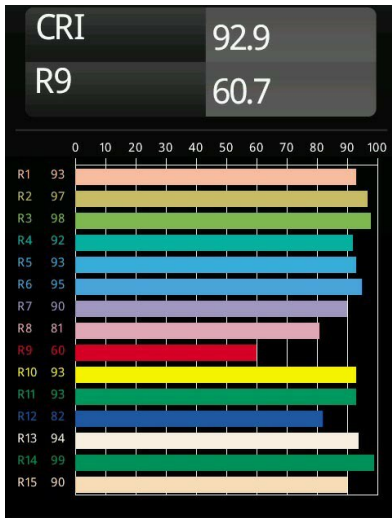

Date
Customer
Project
Type

*Pista Linear Light Track 48V 1636 1x LED 3000K 1-10V Black Structure*

**Specifications**

Material	13413732
Light Source Type	LED
LED Type	PISTA LINEAR (FLAPS)
LED technology	LED flexible PCB
CRI	Min. 90
Colour Temperature	3000K
Lifetime	L80B10 @50,000 Hours
Lamp Included	Yes
Number of Light Sources	1
Binning (SDCM)	3
Light Direction	Down
Input Voltage	48Vdc
Luminaire power (W)	25.5
Electrical Class	III
IP Rating	20
Glow wire rating (°C)	960
Dimming Protocol	1-10V
Indoor/Outdoor	Indoor
Application	Ceiling, Wall
Adjustability	Not Applicable
Distance to Lighted Object (m)	0,1
Primary Colour & Primary Finish	Black, Structure
Gross weight (g)	1278.0
Delivered lumens (lm)	1550
Efficacy (lm/W)	60
Glare rating	27

- Remark
- 3500K and 4000K on request
  - White Pista Track 48V linear modules come with a white track adapter. All other Pista Track 48V linear modules have a black track adapter. Exceptions are only possible on request.
  - This is not a complete product. Pista track 48V system required.
  - For installations without dimmer, it is recommended to use 1-10 V luminaires.

**TM30 & CRI diagram**

**Light distribution & beam diagram**