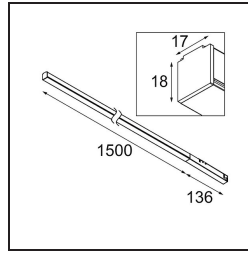

Date
Customer
Project
Type

*Pista Linear Light Track 48V 1636 1x LED 3000K 1-10V Black Structure*

**Specifications**

Material	13413732
Light Source Type	LED
LED Type	PISTA LINEAR (FLAPS)
LED technology	LED flexible PCB
CRI	Min. 90
Colour Temperature	3000K
Lifetime	L80B10 @50,000 Hours
Lamp Included	Yes
Number of Light Sources	1
Binning (SDCM)	3
Light Direction	Down
Input Voltage	48Vdc
Luminaire power (W)	25.5
Electrical Class	III
IP Rating	20
Glow wire rating (°C)	960
Dimming Protocol	1-10V
Indoor/Outdoor	Indoor
Application	Ceiling, Wall
Adjustability	Not Applicable
Distance to Lighted Object (m)	0,1
Primary Colour & Primary Finish	Black, Structure
Gross weight (g)	1278.0
Delivered lumens (lm)	1550
Efficacy (lm/W)	60
Glare rating	27

Pista is the ultimate in modern aesthetics that introduces thinner and slimmer magnetic track rails, ever smaller light fixtures and ultra-thin cables. Designers can play with different modules on single or multiple track rails in different lengths and colours. The geometrical possibilities are endless.