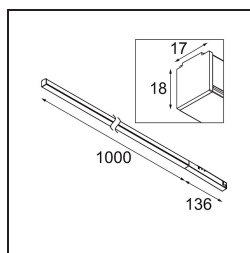

Date
Customer
Project
Type

Pista Linear Light Track 48V 1136 1x LED 3000K 1-10V Black Structure

Pista is the ultimate in modern aesthetics that introduces thinner and slimmer magnetic track rails, ever smaller light fixtures and ultra-thin cables. Designers can play with different modules on single or multiple track rails in different lengths and colours. The geometrical possibilities are endless.

Specifications

Material	13413632
Light Source Type	LED
LED Type	PISTA LINEAR (FLAPS)
LED technology	LED flexible PCB
CRI	Min. 90
Colour Temperature	3000K
Lifetime	L80B10 @50,000 Hours
Lamp Included	Yes
Number of Light Sources	1
CIE flux code	52 82 97 100 61
Binning (SDCM)	3
Light Direction	Down
Input Voltage	48Vdc
Luminaire power (W)	17.0
Electrical Class	III
IP Rating	20
Glow wire rating (°C)	960
Dimming Protocol	1-10V
Indoor/Outdoor	Indoor
Application	Ceiling, Wall
Adjustability	Not Applicable
Distance to Lighted Object (m)	0,1
Primary Colour & Primary Finish	Black, Structure
Gross weight (g)	737.0
Luminous flux per lamp (lm)	1033
Efficacy (lm/W)	60
Glare rating	27