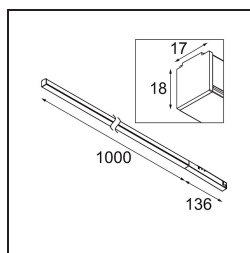

Date
Customer
Project
Type

Pista Linear Light Track 48V 1136 1x LED 3000K 1-10V Black Structure

Pista is the ultimate in modern aesthetics that introduces thinner and slimmer magnetic track rails, ever smaller light fixtures and ultra-thin cables. Designers can play with different modules on single or multiple track rails in different lengths and colours. The geometrical possibilities are endless.

Specifications

Material	13413632
Light Source Type	LED
LED Type	PISTA LINEAR (FLAPS)
LED technology	LED flexible PCB
CRI	Min. 90
Colour Temperature	3000K
Lifetime	L80B10 @50,000 Hours
Lamp Included	Yes
Number of Light Sources	1
CIE flux code	52 82 97 100 61
Binning (SDCM)	3
Light Direction	Down
Input Voltage	48Vdc
Luminaire power (W)	17.0
Electrical Class	III
IP Rating	20
Glow wire rating (°C)	960
Dimming Protocol	1-10V
Indoor/Outdoor	Indoor
Application	Ceiling, Wall
Adjustability	Not Applicable
Distance to Lighted Object (m)	0,1
Primary Colour & Primary Finish	Black, Structure
Gross weight (g)	737.0
Luminous flux per lamp (lm)	1033
Efficacy (lm/W)	60
Glare rating	27
Remark	<ul style="list-style-type: none"> • 3500K and 4000K on request • White Pista Track 48V linear modules come with a white track adapter. All other Pista Track 48V linear modules have a black track adapter. Exceptions are only possible on request. • This is not a complete product. Pista track 48V system required. • For installations without dimmer, it is recommended to use 1-10 V luminaires.