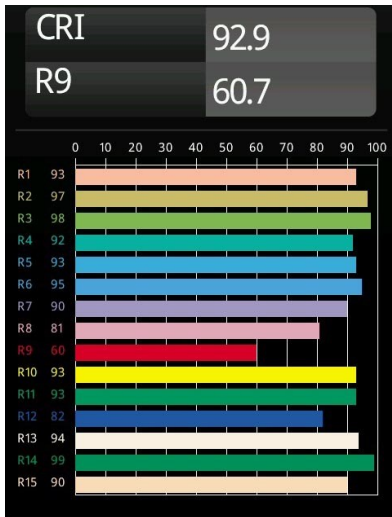

Pista Linear Light Track 48V 1136 1x LED 3000K 1-10V White Structure

Pista is the ultimate in modern aesthetics that introduces thinner and slimmer magnetic track rails, ever smaller light fixtures and ultra-thin cables. Designers can play with different modules on single or multiple track rails in different lengths and colours. The geometrical possibilities are endless.

Specifications

Material	13413609
Light Source Type	LED
LED Type	PISTA LINEAR (FLAPS)
LED technology	LED flexible PCB
CRI	Min. 90
Colour Temperature	3000K
Lifetime	L80B10 @50,000 Hours
Lamp Included	Yes
Number of Light Sources	1
CIE flux code	52 82 97 100 61
Binning (SDCM)	3
Light Direction	Down
Input Voltage	48Vdc
Luminaire power (W)	17.0
Electrical Class	III
IP Rating	20
Glow wire rating (°C)	960
Dimming Protocol	1-10V
Indoor/Outdoor	Indoor
Application	Ceiling, Wall
Adjustability	Not Applicable
Distance to Lighted Object (m)	0,1
Primary Colour & Primary Finish	White, Structure
Gross weight (g)	737.0
Luminous flux per lamp (lm)	1033
Efficacy (lm/W)	60
Glare rating	27
Remark	<ul style="list-style-type: none"> • 3500K and 4000K on request • White Pista Track 48V linear modules come with a white track adapter. All other Pista Track 48V linear modules have a black track adapter. Exceptions are only possible on request. • This is not a complete product. Pista track 48V system required. • For installations without dimmer, it is recommended to use 1-10 V luminaires.

TM30 & CRI diagram

Light distribution & beam diagram