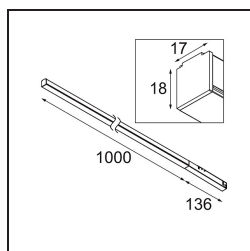

Pista Linear Light Track 48V 1136 1x LED 3000K 1-10V White Structure

Pista is the ultimate in modern aesthetics that introduces thinner and slimmer magnetic track rails, ever smaller light fixtures and ultra-thin cables. Designers can play with different modules on single or multiple track rails in different lengths and colours. The geometrical possibilities are endless.

Specifications

Material	13413609
Light Source Type	LED
LED Type	PISTA LINEAR (FLAPS)
LED technology	LED flexible PCB
CRI	Min. 90
Colour Temperature	3000K
Lifetime	L80B10 @50,000 Hours
Lamp Included	Yes
Number of Light Sources	1
CIE flux code	52 82 97 100 61
Binning (SDCM)	3
Light Direction	Down
Input Voltage	48Vdc
Luminaire power (W)	17.0
Electrical Class	III
IP Rating	20
Glow wire rating (°C)	960
Dimming Protocol	1-10V
Indoor/Outdoor	Indoor
Application	Ceiling, Wall
Adjustability	Not Applicable
Distance to Lighted Object (m)	0,1
Primary Colour & Primary Finish	White, Structure
Gross weight (g)	737.0
Luminous flux per lamp (lm)	1033
Efficacy (lm/W)	60
Glare rating	27
Remark	<ul style="list-style-type: none"> • 3500K and 4000K on request • White Pista Track 48V linear modules come with a white track adapter. All other Pista Track 48V linear modules have a black track adapter. Exceptions are only possible on request. • This is not a complete product. Pista track 48V system required. • For installations without dimmer, it is recommended to use 1-10 V luminaires.