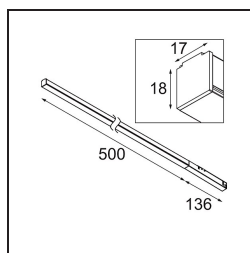

Date
Customer
Project
Type

Pista Linear Light Track 48V 636 1x LED 3000K 1-10V Black Structure

Pista is the ultimate in modern aesthetics that introduces thinner and slimmer magnetic track rails, ever smaller light fixtures and ultra-thin cables. Designers can play with different modules on single or multiple track rails in different lengths and colours. The geometrical possibilities are endless.

Specifications

Material	13413532
Light Source Type	LED
LED Type	PISTA LINEAR (FLAPS)
LED technology	LED flexible PCB
CRI	Min. 90
Colour Temperature	3000K
Lifetime	L80B10 @50,000 Hours
Lamp Included	Yes
Number of Light Sources	1
CIE flux code	52 82 97 100 61
Binning (SDCM)	3
Light Direction	Down
Input Voltage	48Vdc
Luminaire power (W)	8.5
Electrical Class	III
IP Rating	20
Glow wire rating (°C)	960
Dimming Protocol	1-10V
Indoor/Outdoor	Indoor
Application	Ceiling, Wall
Adjustability	Not Applicable
Distance to Lighted Object (m)	0,1
Primary Colour & Primary Finish	Black, Structure
Gross weight (g)	546.0
Luminous flux per lamp (lm)	517
Efficacy (lm/W)	60
Glare rating	27
Remark	<ul style="list-style-type: none"> • 3500K and 4000K on request • White Pista Track 48V linear modules come with a white track adapter. All other Pista Track 48V linear modules have a black track adapter. Exceptions are only possible on request. • This is not a complete product. Pista track 48V system required. • For installations without dimmer, it is recommended to use 1-10 V luminaires.