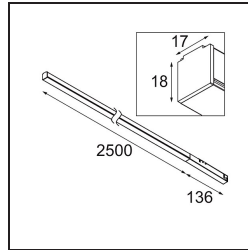

Date
Customer
Project
Type

*Pista Linear Light Track 48V 2636 1x LED 2700K 1-10V Black Structure*

Pista is the ultimate in modern aesthetics that introduces thinner and slimmer magnetic track rails, ever smaller light fixtures and ultra-thin cables. Designers can play with different modules on single or multiple track rails in different lengths and colours. The geometrical possibilities are endless.

**Specifications**

Material	13413432
Light Source Type	LED
LED Type	PISTA LINEAR (FLAPS)
LED technology	LED flexible PCB
CRI	Min. 90
Colour Temperature	2700K
Lifetime	L80B10 @50,000 Hours
Lamp Included	Yes
Number of Light Sources	1
CIE flux code	52 82 97 100 61
Binning (SDCM)	3
Light Direction	Down
Input Voltage	48Vdc
Luminaire power (W)	42.5
Electrical Class	III
IP Rating	20
Glow wire rating (°C)	960
Dimming Protocol	1-10V
Indoor/Outdoor	Indoor
Application	Ceiling, Wall
Adjustability	Not Applicable
Distance to Lighted Object (m)	0,1
Primary Colour & Primary Finish	Black, Structure
Gross weight (g)	2010.0
Luminous flux per lamp (lm)	2463
Efficacy (lm/W)	57
Glare rating	26