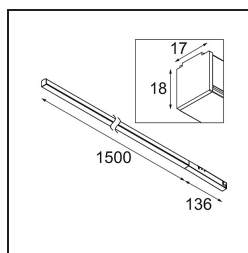

Date
Customer
Project
Type

Pista Linear Light Track 48V 1636 1x LED 2700K 1-10V Black Structure

Pista is the ultimate in modern aesthetics that introduces thinner and slimmer magnetic track rails, ever smaller light fixtures and ultra-thin cables. Designers can play with different modules on single or multiple track rails in different lengths and colours. The geometrical possibilities are endless.

Specifications

Material	13413232
Light Source Type	LED
LED Type	PISTA LINEAR (FLAPS)
LED technology	LED flexible PCB
CRI	Min. 90
Colour Temperature	2700K
Lifetime	L80B10 @50,000 Hours
Lamp Included	Yes
Number of Light Sources	1
CIE flux code	52 82 97 100 61
Binning (SDCM)	3
Light Direction	Down
Input Voltage	48Vdc
Luminaire power (W)	25.5
Electrical Class	III
IP Rating	20
Glow wire rating (°C)	960
Dimming Protocol	1-10V
Indoor/Outdoor	Indoor
Application	Ceiling, Wall
Adjustability	Not Applicable
Distance to Lighted Object (m)	0,1
Primary Colour & Primary Finish	Black, Structure
Gross weight (g)	1278.0
Luminous flux per lamp (lm)	1478
Efficacy (lm/W)	57
Glare rating	26