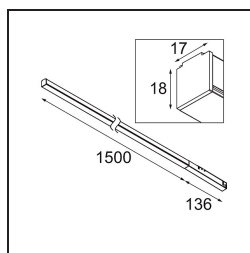

Date
Customer
Project
Type

*Pista Linear Light Track 48V 1636 1x LED 2700K 1-10V White Structure*

Pista is the ultimate in modern aesthetics that introduces thinner and slimmer magnetic track rails, ever smaller light fixtures and ultra-thin cables. Designers can play with different modules on single or multiple track rails in different lengths and colours. The geometrical possibilities are endless.

### Specifications

Material	13413209
Light Source Type	LED
LED Type	PISTA LINEAR (FLAPS)
LED technology	LED flexible PCB
CRI	Min. 90
Colour Temperature	2700K
Lifetime	L80B10 @50,000 Hours
Lamp Included	Yes
Number of Light Sources	1
CIE flux code	52 82 97 100 61
Binning (SDCM)	3
Light Direction	Down
Input Voltage	48Vdc
Luminaire power (W)	25.5
Electrical Class	III
IP Rating	20
Glow wire rating (°C)	960
Dimming Protocol	1-10V
Indoor/Outdoor	Indoor
Application	Ceiling, Wall
Adjustability	Not Applicable
Distance to Lighted Object (m)	0,1
Primary Colour & Primary Finish	White, Structure
Gross weight (g)	1278.0
Luminous flux per lamp (lm)	1478
Efficacy (lm/W)	57
Glare rating	26