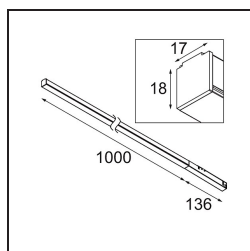

Date
Customer
Project
Type

*Pista Linear Light Track 48V 1136 1x LED 2700K 1-10V Black Structure*

Pista is the ultimate in modern aesthetics that introduces thinner and slimmer magnetic track rails, ever smaller light fixtures and ultra-thin cables. Designers can play with different modules on single or multiple track rails in different lengths and colours. The geometrical possibilities are endless.

### Specifications

Material	13413132
Light Source Type	LED
LED Type	PISTA LINEAR (FLAPS)
LED technology	LED flexible PCB
CRI	Min. 90
Colour Temperature	2700K
Lifetime	L80B10 @50,000 Hours
Lamp Included	Yes
Number of Light Sources	1
CIE flux code	52 82 97 100 61
Binning (SDCM)	3
Light Direction	Down
Input Voltage	48Vdc
Luminaire power (W)	17.0
Electrical Class	III
IP Rating	20
Glow wire rating (°C)	960
Dimming Protocol	1-10V
Indoor/Outdoor	Indoor
Application	Ceiling, Wall
Adjustability	Not Applicable
Distance to Lighted Object (m)	0,1
Primary Colour & Primary Finish	Black, Structure
Gross weight (g)	737.0
Luminous flux per lamp (lm)	985
Efficacy (lm/W)	57
Glare rating	26
Remark	<ul style="list-style-type: none"> <li>• 3500K and 4000K on request</li> <li>• White Pista Track 48V linear modules come with a white track adapter. All other Pista Track 48V linear modules have a black track adapter. Exceptions are only possible on request.</li> <li>• This is not a complete product. Pista track 48V system required.</li> <li>• For installations without dimmer, it is recommended to use 1-10 V luminaires.</li> </ul>