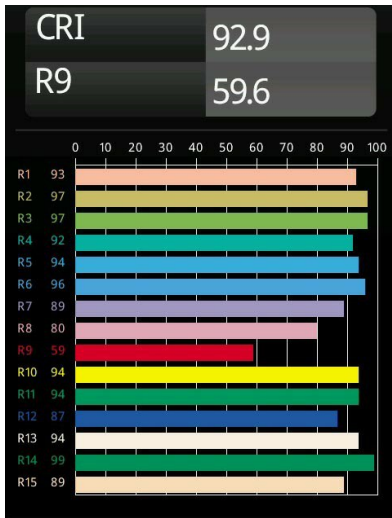

TM30 & CRI diagram