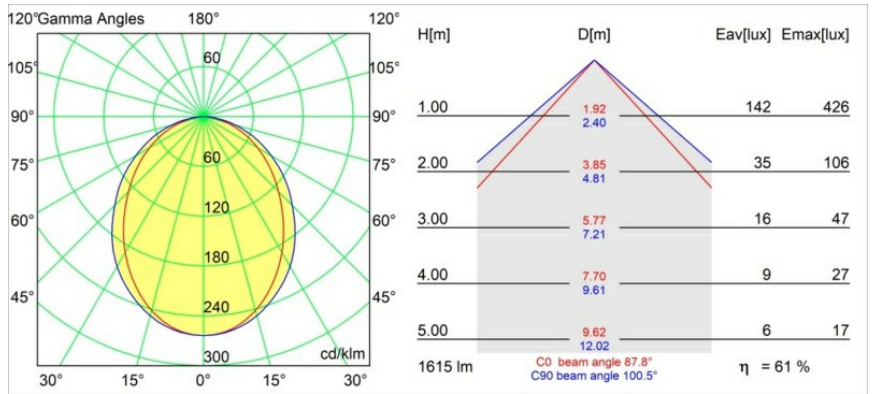

Light distribution & beam diagram