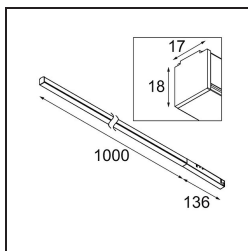

Date
Customer
Project
Type

*Pista Linear Light Track 48V 1136 1x LED 2700K 1-10V Black Structure*

**Specifications**

Material	13413132
Light Source Type	LED
LED Type	PISTA LINEAR (FLAPS)
LED technology	LED flexible PCB
CRI	Min. 90
Colour Temperature	2700K
Lifetime	L80B10 @50,000 Hours
Lamp Included	Yes
Number of Light Sources	1
Binning (SDCM)	3
Light Direction	Down
Input Voltage	48Vdc
Luminaire power (W)	17.0
Electrical Class	III
IP Rating	20
Glow wire rating (°C)	960
Dimming Protocol	1-10V
Indoor/Outdoor	Indoor
Application	Ceiling, Wall
Adjustability	Not Applicable
Distance to Lighted Object (m)	0,1
Primary Colour & Primary Finish	Black, Structure
Gross weight (g)	737.0
Delivered lumens (lm)	985
Efficacy (lm/W)	57
Glare rating	26

Pista is the ultimate in modern aesthetics that introduces thinner and slimmer magnetic track rails, ever smaller light fixtures and ultra-thin cables. Designers can play with different modules on single or multiple track rails in different lengths and colours. The geometrical possibilities are endless.