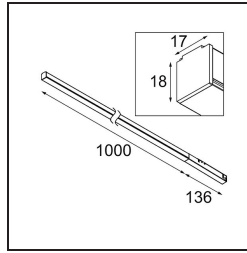

Date
Customer
Project
Type

*Pista Linear Light Track 48V 1136 1x LED 2700K 1-10V Black Structure*

Pista is the ultimate in modern aesthetics that introduces thinner and slimmer magnetic track rails, ever smaller light fixtures and ultra-thin cables. Designers can play with different modules on single or multiple track rails in different lengths and colours. The geometrical possibilities are endless.

**Specifications**

Material	13413132
Light Source Type	LED
LED Type	PISTA LINEAR (FLAPS)
LED technology	LED flexible PCB
CRI	Min. 90
Colour Temperature	2700K
Lifetime	L80B10 @50,000 Hours
Lamp Included	Yes
Number of Light Sources	1
CIE flux code	52 82 97 100 61
Binning (SDCM)	3
Light Direction	Down
Input Voltage	48Vdc
Luminaire power (W)	17.0
Electrical Class	III
IP Rating	20
Glow wire rating (°C)	960
Dimming Protocol	1-10V
Indoor/Outdoor	Indoor
Application	Ceiling, Wall
Adjustability	Not Applicable
Distance to Lighted Object (m)	0,1
Primary Colour & Primary Finish	Black, Structure
Gross weight (g)	737.0
Delivered lumens (lm)	985
Efficacy (lm/W)	57
Glare rating	26
Remark	<ul style="list-style-type: none"> <li>• 3500K and 4000K on request</li> <li>• White Pista Track 48V linear modules come with a white track adapter. All other Pista Track 48V linear modules have a black track adapter. Exceptions are only possible on request.</li> <li>• This is not a complete product. Pista track 48V system required.</li> <li>• For installations without dimmer, it is recommended to use 1-10 V luminaires.</li> </ul>