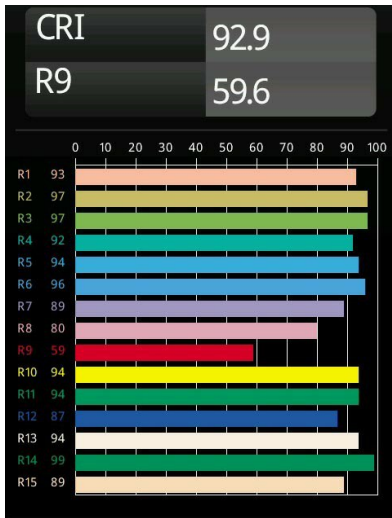

Date
Customer
Project
Type

*Pista Linear Light Track 48V 1136 1x LED 2700K 1-10V Black Structure*

**Specifications**

Material	13413132
Light Source Type	LED
LED Type	PISTA LINEAR (FLAPS)
LED technology	LED flexible PCB
CRI	Min. 90
Colour Temperature	2700K
Lifetime	L80B10 @50,000 Hours
Lamp Included	Yes
Number of Light Sources	1
Binning (SDCM)	3
Light Direction	Down
Input Voltage	48Vdc
Luminaire power (W)	17.0
Electrical Class	III
IP Rating	20
Glow wire rating (°C)	960
Dimming Protocol	1-10V
Indoor/Outdoor	Indoor
Application	Ceiling, Wall
Adjustability	Not Applicable
Distance to Lighted Object (m)	0,1
Primary Colour & Primary Finish	Black, Structure
Gross weight (g)	737.0
Delivered lumens (lm)	985
Efficacy (lm/W)	57
Glare rating	26

- Remark
- 3500K and 4000K on request
  - White Pista Track 48V linear modules come with a white track adapter. All other Pista Track 48V linear modules have a black track adapter. Exceptions are only possible on request.
  - This is not a complete product. Pista track 48V system required.
  - For installations without dimmer, it is recommended to use 1-10 V luminaires.

**TM30 & CRI diagram**

**Light distribution & beam diagram**

Diagrams