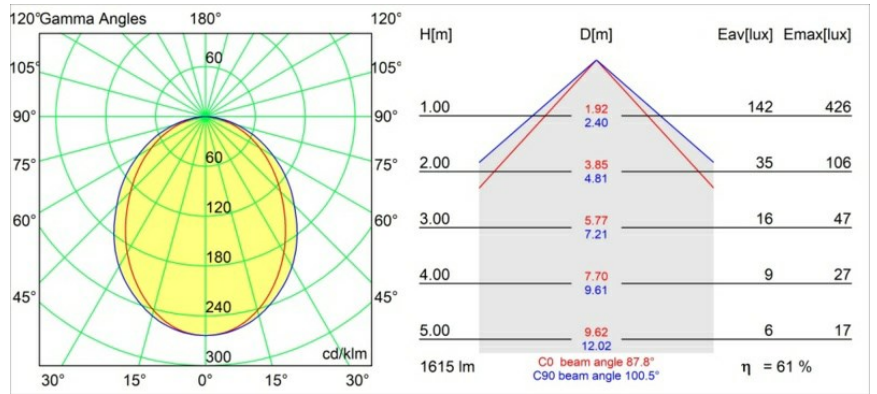

Date
Customer
Project
Type

*Pista Linear Light Track 48V 1136 1x LED 2700K 1-10V Black Structure*

Pista is the ultimate in modern aesthetics that introduces thinner and slimmer magnetic track rails, ever smaller light fixtures and ultra-thin cables. Designers can play with different modules on single or multiple track rails in different lengths and colours. The geometrical possibilities are endless.

**Specifications**

Material	13413132
Light Source Type	LED
LED Type	PISTA LINEAR (FLAPS)
LED technology	LED flexible PCB
CRI	Min. 90
Colour Temperature	2700K
Lifetime	L80B10 @50,000 Hours
Lamp Included	Yes
Number of Light Sources	1
CIE flux code	52 82 97 100 61
Binning (SDCM)	3
Light Direction	Down
Input Voltage	48Vdc
Luminaire power (W)	17.0
Electrical Class	III
IP Rating	20
Glow wire rating (°C)	960
Dimming Protocol	1-10V
Indoor/Outdoor	Indoor
Application	Ceiling, Wall
Adjustability	Not Applicable
Distance to Lighted Object (m)	0,1
Primary Colour & Primary Finish	Black, Structure
Gross weight (g)	737.0
Delivered lumens (lm)	985
Efficacy (lm/W)	57
Glare rating	26
Remark	<ul style="list-style-type: none"> <li>• 3500K and 4000K on request</li> <li>• White Pista Track 48V linear modules come with a white track adapter. All other Pista Track 48V linear modules have a black track adapter. Exceptions are only possible on request.</li> <li>• This is not a complete product. Pista track 48V system required.</li> <li>• For installations without dimmer, it is recommended to use 1-10 V luminaires.</li> </ul>

**TM30 & CRI diagram**

**Light distribution & beam diagram**

Diagrams