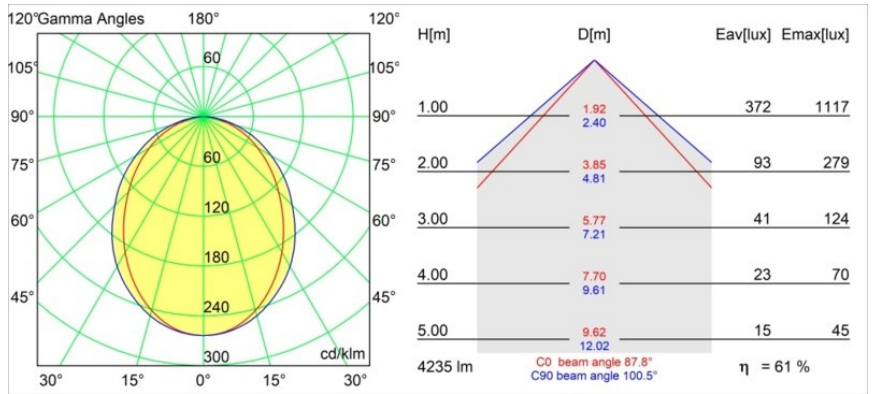

Light distribution & beam diagram