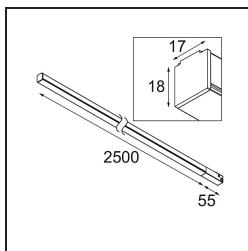

Date
Customer
Project
Type

Pista Linear Light Track 48V 2555 1x LED 3000K Non-Dim Black Structure

Specifications

Material	13412932
Light Source Type	LED
LED Type	PISTA LINEAR (FLAPS)
LED technology	LED flexible PCB
CRI	Min. 90
Colour Temperature	3000K
Lifetime	L80B10 @50,000 Hours
Lamp Included	Yes
Number of Light Sources	1
CIE flux code	52 82 97 100 61
Binning (SDCM)	3
Input Voltage	48Vdc
Luminaire power (W)	42.5
Electrical Class	III
IP Rating	20
Glow wire rating (°C)	960
Dimming Protocol	Non-Dim
Indoor/Outdoor	Indoor
Application	Ceiling, Wall
Adjustability	Not Applicable
Distance to Lighted Object (m)	0,1
Primary Colour & Primary Finish	Black, Structure
Gross weight (g)	1125.0
Luminous flux per lamp (lm)	2583
Efficacy (lm/W)	60
Glare rating	27

Pista is the ultimate in modern aesthetics that introduces thinner and slimmer magnetic track rails, ever smaller light fixtures and ultra-thin cables. Designers can play with different modules on single or multiple track rails in different lengths and colours. The geometrical possibilities are endless.