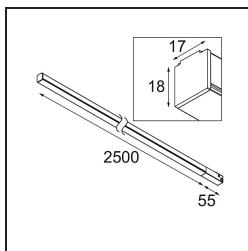

Date
Customer
Project
Type

*Pista Linear Light Track 48V 2555 1x LED 3000K Non-Dim White Structure*

Pista is the ultimate in modern aesthetics that introduces thinner and slimmer magnetic track rails, ever smaller light fixtures and ultra-thin cables. Designers can play with different modules on single or multiple track rails in different lengths and colours. The geometrical possibilities are endless.

**Specifications**

Material	13412909
Light Source Type	LED
LED Type	PISTA LINEAR (FLAPS)
LED technology	LED flexible PCB
CRI	Min. 90
Colour Temperature	3000K
Lifetime	L80B10 @50,000 Hours
Lamp Included	Yes
Number of Light Sources	1
CIE flux code	52 82 97 100 61
Binning (SDCM)	3
Input Voltage	48Vdc
Luminaire power (W)	42.5
Electrical Class	III
IP Rating	20
Glow wire rating (°C)	960
Dimming Protocol	Non-Dim
Indoor/Outdoor	Indoor
Application	Ceiling, Wall
Adjustability	Not Applicable
Distance to Lighted Object (m)	0,1
Primary Colour & Primary Finish	White, Structure
Gross weight (g)	1125.0
Luminous flux per lamp (lm)	2583
Efficacy (lm/W)	60
Glare rating	27
Remark	<ul style="list-style-type: none"> <li>• 3500K and 4000K on request</li> <li>• White Pista Track 48V linear modules come with a white track adapter. All other Pista Track 48V linear modules have a black track adapter. Exceptions are only possible on request.</li> <li>• This is not a complete product. Pista track 48V system required.</li> <li>• For installations without dimmer, it is recommended to use 1-10 V luminaires.</li> </ul>