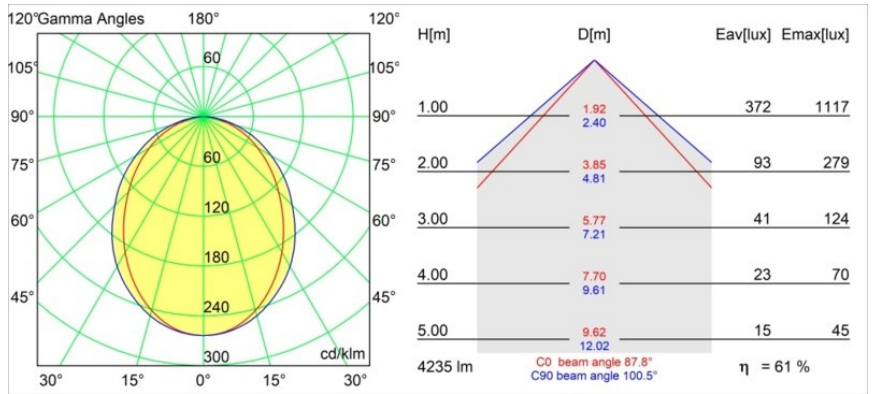

Date
Customer
Project
Type

*Pista Linear Light Track 48V 2555 1x LED 3000K Non-Dim White Structure*

Pista is the ultimate in modern aesthetics that introduces thinner and slimmer magnetic track rails, ever smaller light fixtures and ultra-thin cables. Designers can play with different modules on single or multiple track rails in different lengths and colours. The geometrical possibilities are endless.

**Specifications**

Material	13412909
Light Source Type	LED
LED Type	PISTA LINEAR (FLAPS)
LED technology	LED flexible PCB
CRI	Min. 90
Colour Temperature	3000K
Lifetime	L80B10 @50,000 Hours
Lamp Included	Yes
Number of Light Sources	1
CIE flux code	52 82 97 100 61
Binning (SDCM)	3
Input Voltage	48Vdc
Luminaire power (W)	42.5
Electrical Class	III
IP Rating	20
Glow wire rating (°C)	960
Dimming Protocol	Non-Dim
Indoor/Outdoor	Indoor
Application	Ceiling, Wall
Adjustability	Not Applicable
Distance to Lighted Object (m)	0,1
Primary Colour & Primary Finish	White, Structure
Gross weight (g)	1125.0
Luminous flux per lamp (lm)	2583
Efficacy (lm/W)	60
Glare rating	27
Remark	<ul style="list-style-type: none"> <li>• 3500K and 4000K on request</li> <li>• White Pista Track 48V linear modules come with a white track adapter. All other Pista Track 48V linear modules have a black track adapter. Exceptions are only possible on request.</li> <li>• This is not a complete product. Pista track 48V system required.</li> <li>• For installations without dimmer, it is recommended to use 1-10 V luminaires.</li> </ul>

**TM30 & CRI diagram**

**Light distribution & beam diagram**

Diagrams